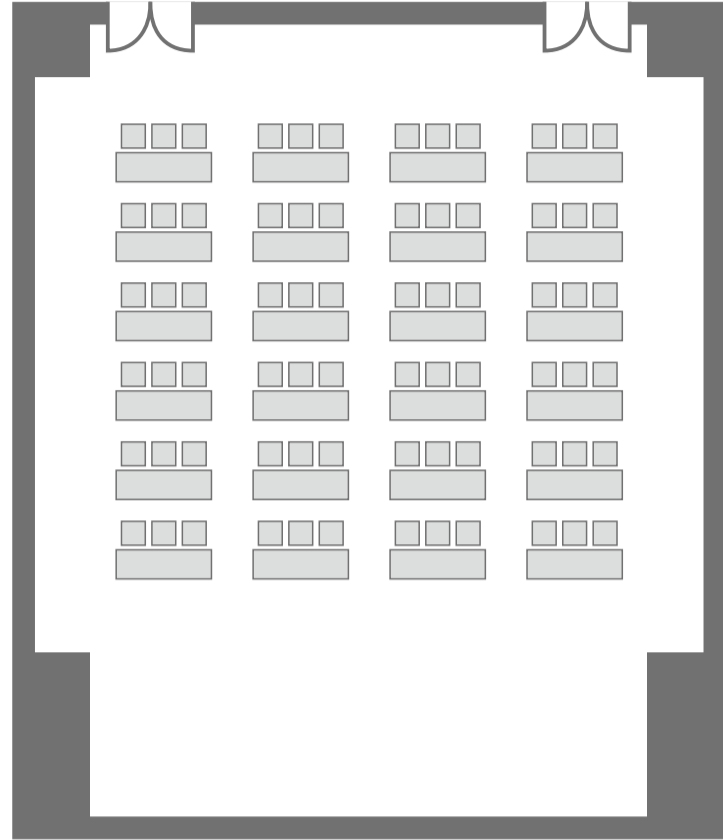

Theater

266seats
7seats×2line×19line

Classroom-style

144seats
3seats×4line×12line

Exhibition

18booths

Reception

Buffet party
270people 12table

Theater

135seats 5seats×3line×9line

Classroom-style

72seats 3seats×4line×6line

U-Shape

42seats

Exhibition

18booths

※Seminer Room B and Foyer are also possible

Reception

Buffet party 430people 12table

※Seminer Room B and Foyer are also possible