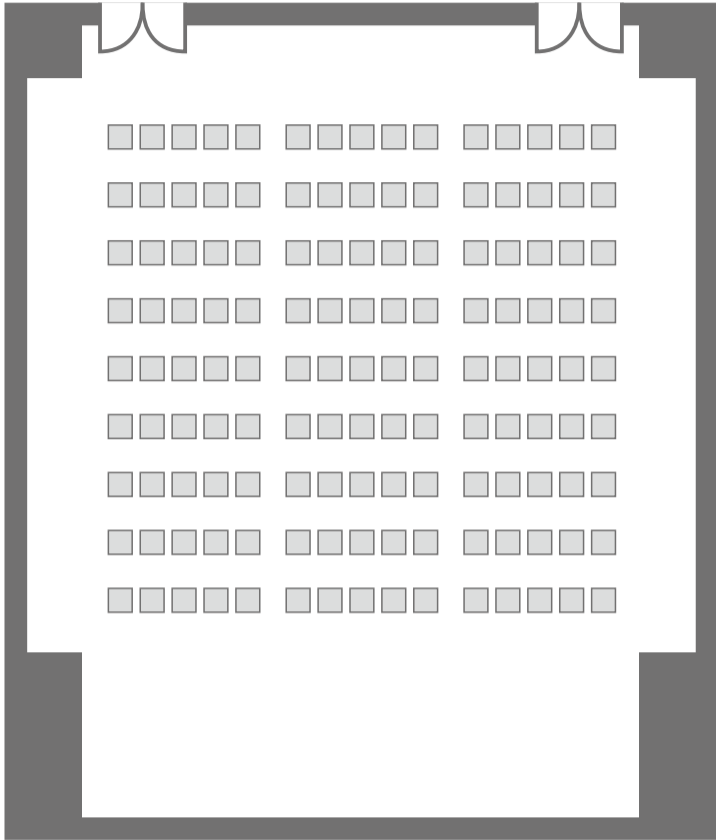

Theater

266seats
7seats×2line×19line

Classroom-style

144seats
3seats×4line×12line

Exhibition

18booths

Reception

Buffet party
270people 12table

Theater

135seats 5seats×3line×9line

Classroom-style

72seats 3seats×4line×6line

U-Shape

42seats

Exhibition

18booths

※Seminer Room B and Foyer are also possible

Reception

Buffet party 430people 12table

※Seminer Room B and Foyer are also possible