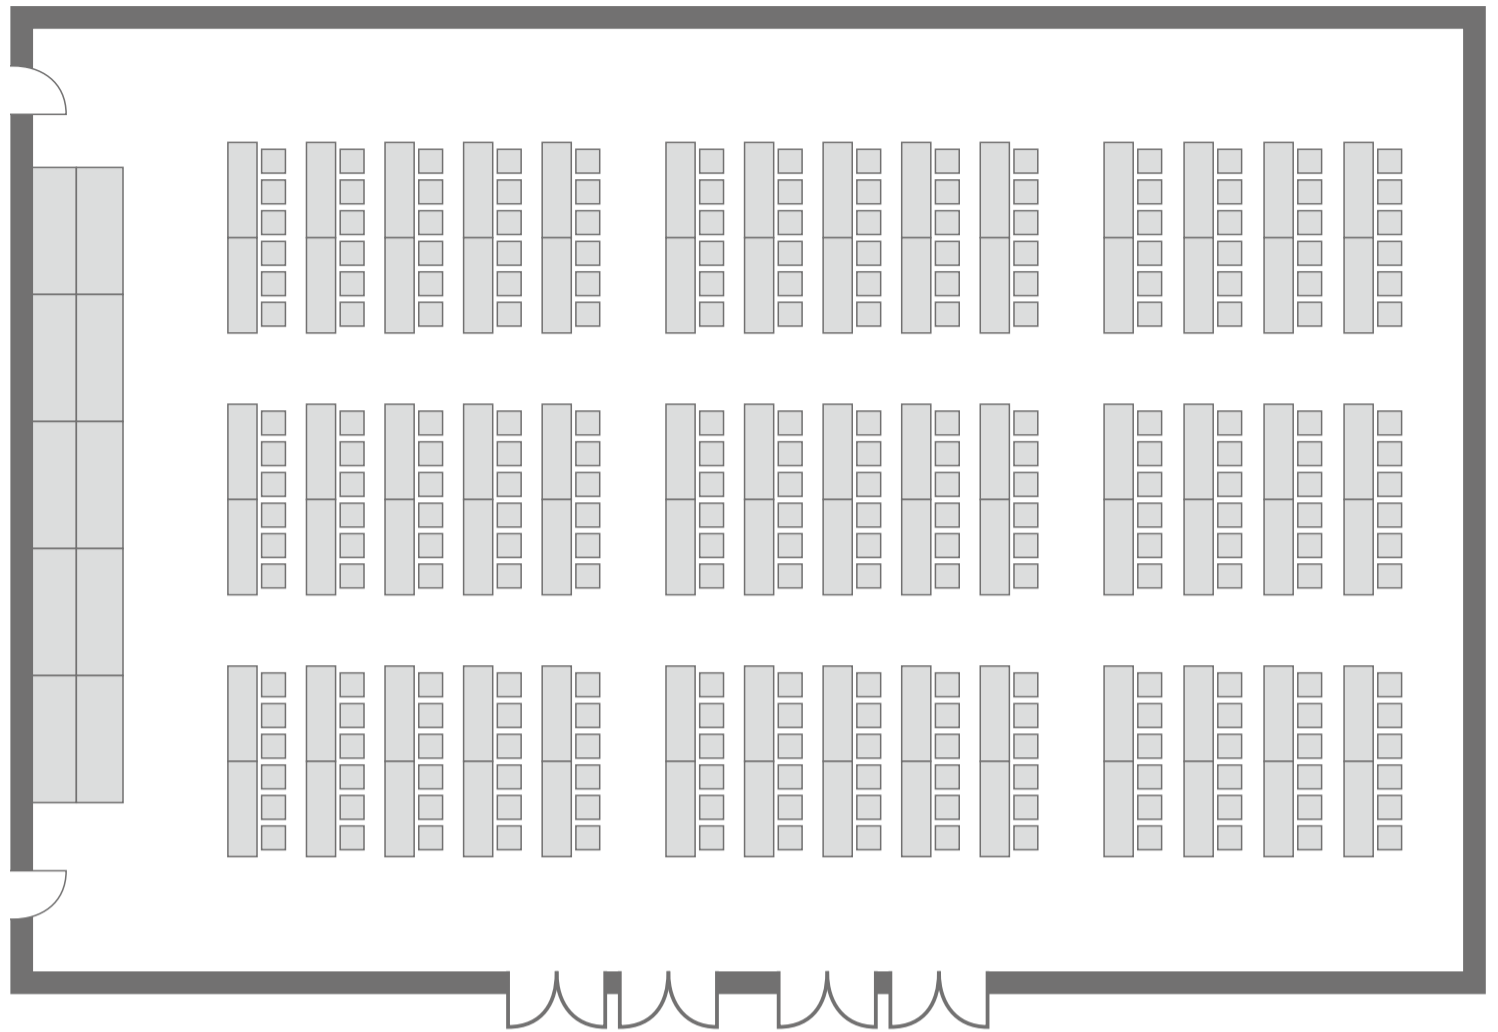

Theater

(Mobile Audience Seats)

405seats
Mobile Audience Seats:
330seats
Floor : 75seats

Theater

399seats
7seats × 3line × 19line

Classroom-style

252seats
6seats×3line×14line

Exhibition

24booths

Reception

Buffet party
350people 16table

Theater

195seats 5seats × 3line × 13line

Classroom-style

120seats 3seats × 5line × 8line

U-Shape

54seats

Reception

Buffet party 175people 6table