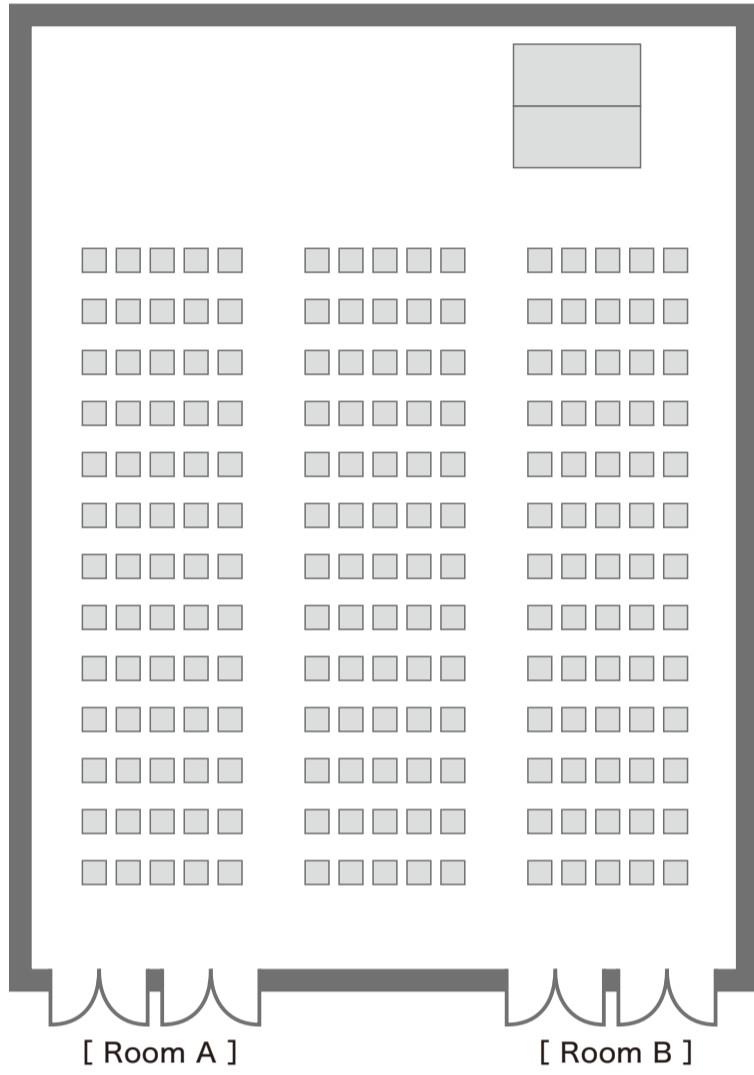

Theater

(Mobile Audience Seats)

405seats
Mobile Audience Seats:
330seats
Floor : 75seats

Theater

399seats
7seats × 3line × 19line

Classroom-style

252seats
6seats×3line×14line

Exhibition

24booths

Reception

Buffet party
350people 16table

Theater

195seats 5seats × 3line × 13line

Classroom-style

120seats 3seats × 5line × 8line

U-Shape

54seats

Reception

Buffet party 175people 6table