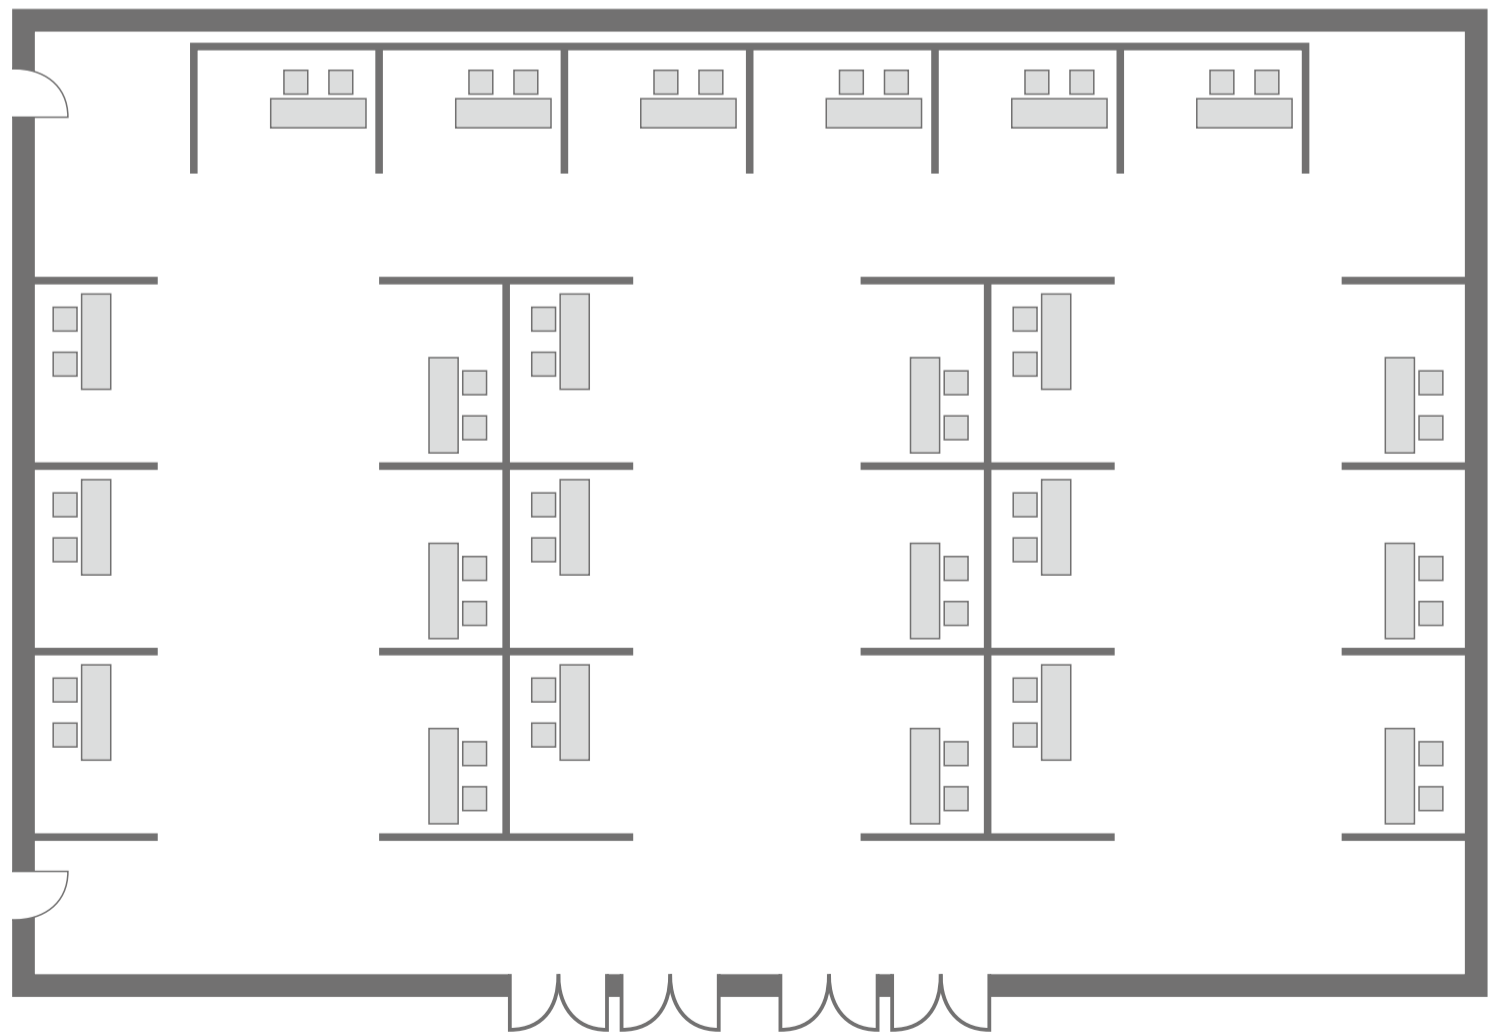

Theater

(Mobile Audience Seats)

405seats
Mobile Audience Seats:
330seats
Floor : 75seats

Theater

399seats
7seats × 3line × 19line

Classroom-style

252seats
6seats×3line×14line

Exhibition

24booths

Reception

Buffet party
350people 16table

Theater

195seats 5seats × 3line × 13line

Classroom-style

120seats 3seats × 5line × 8line

U-Shape

54seats

Reception

Buffet party 175people 6table