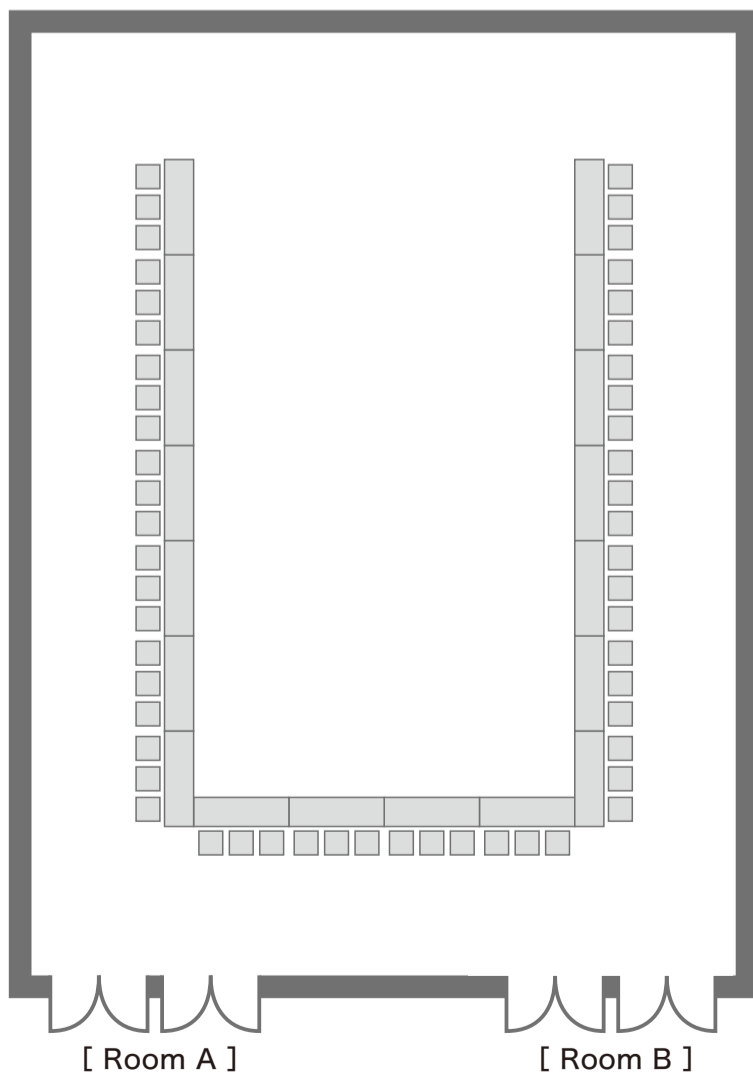

Theater

(Mobile Audience Seats)

405seats
Mobile Audience Seats:
330seats
Floor : 75seats

Theater

399seats
7seats × 3line × 19line

Classroom-style

252seats
6seats×3line×14line

Exhibition

24booths

Reception

Buffet party
350people 16table

Theater

195seats 5seats × 3line × 13line

Classroom-style

120seats 3seats × 5line × 8line

U-Shape

54seats

Reception

Buffet party 175people 6table