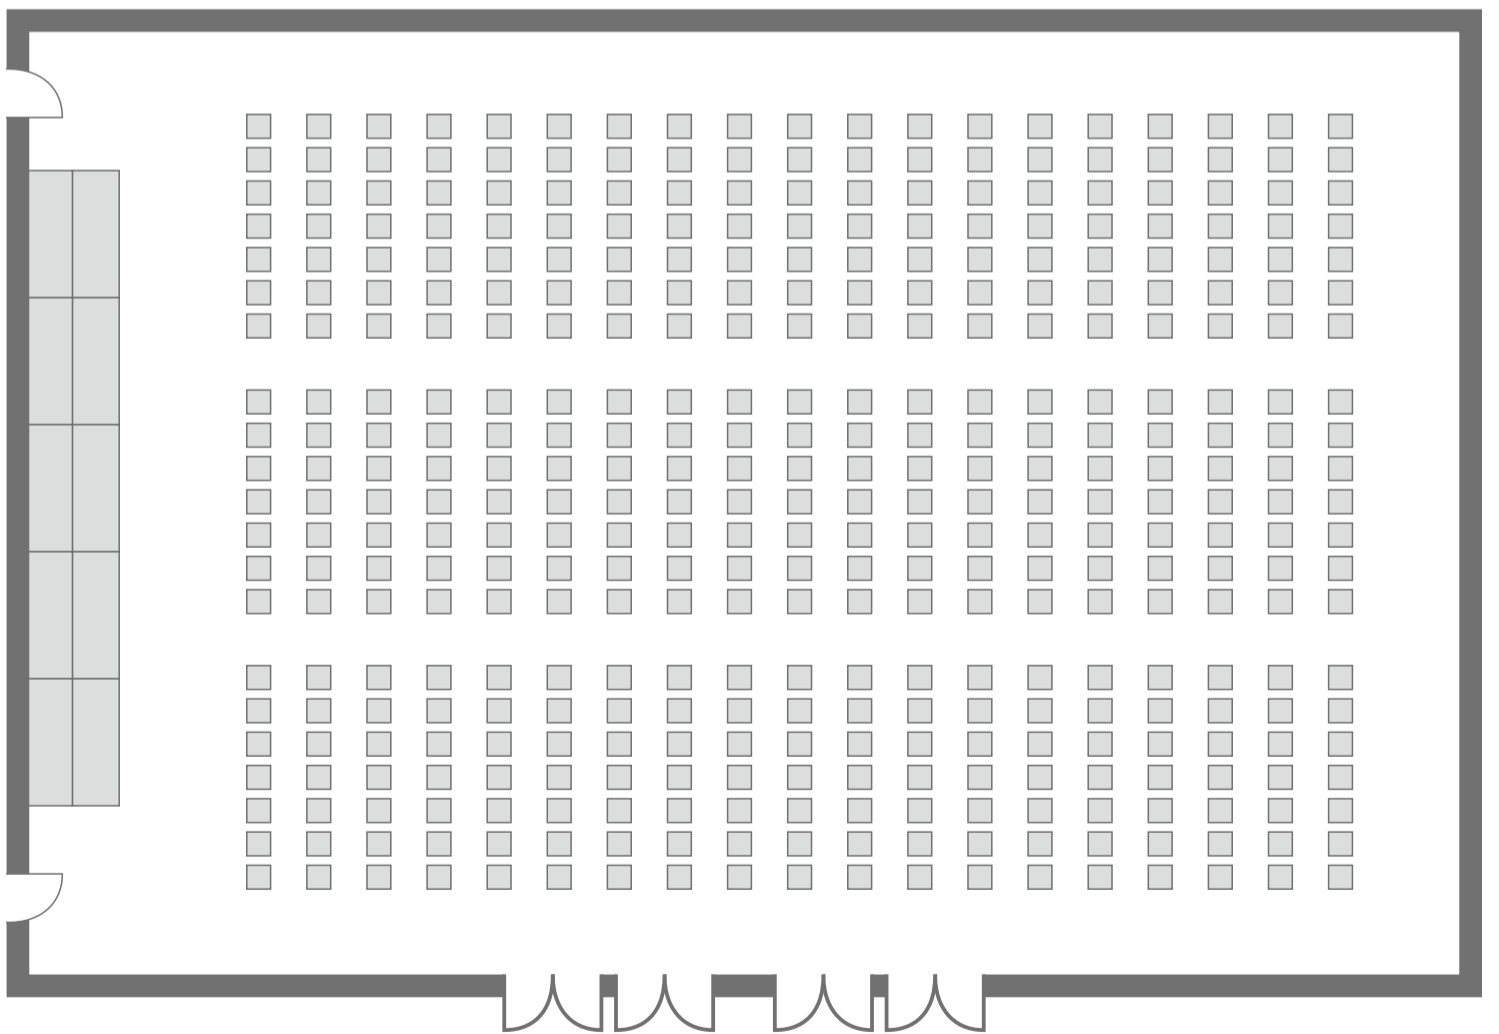

Theater

(Mobile Audience Seats)

405seats
Mobile Audience Seats:
330seats
Floor : 75seats

Theater

399seats
7seats × 3line × 19line

Classroom-style

252seats
6seats×3line×14line

Exhibition

24booths

Reception

Buffet party
350people 16table

Theater

195seats 5seats × 3line × 13line

Classroom-style

120seats 3seats × 5line × 8line

U-Shape

54seats

Reception

Buffet party 175people 6table