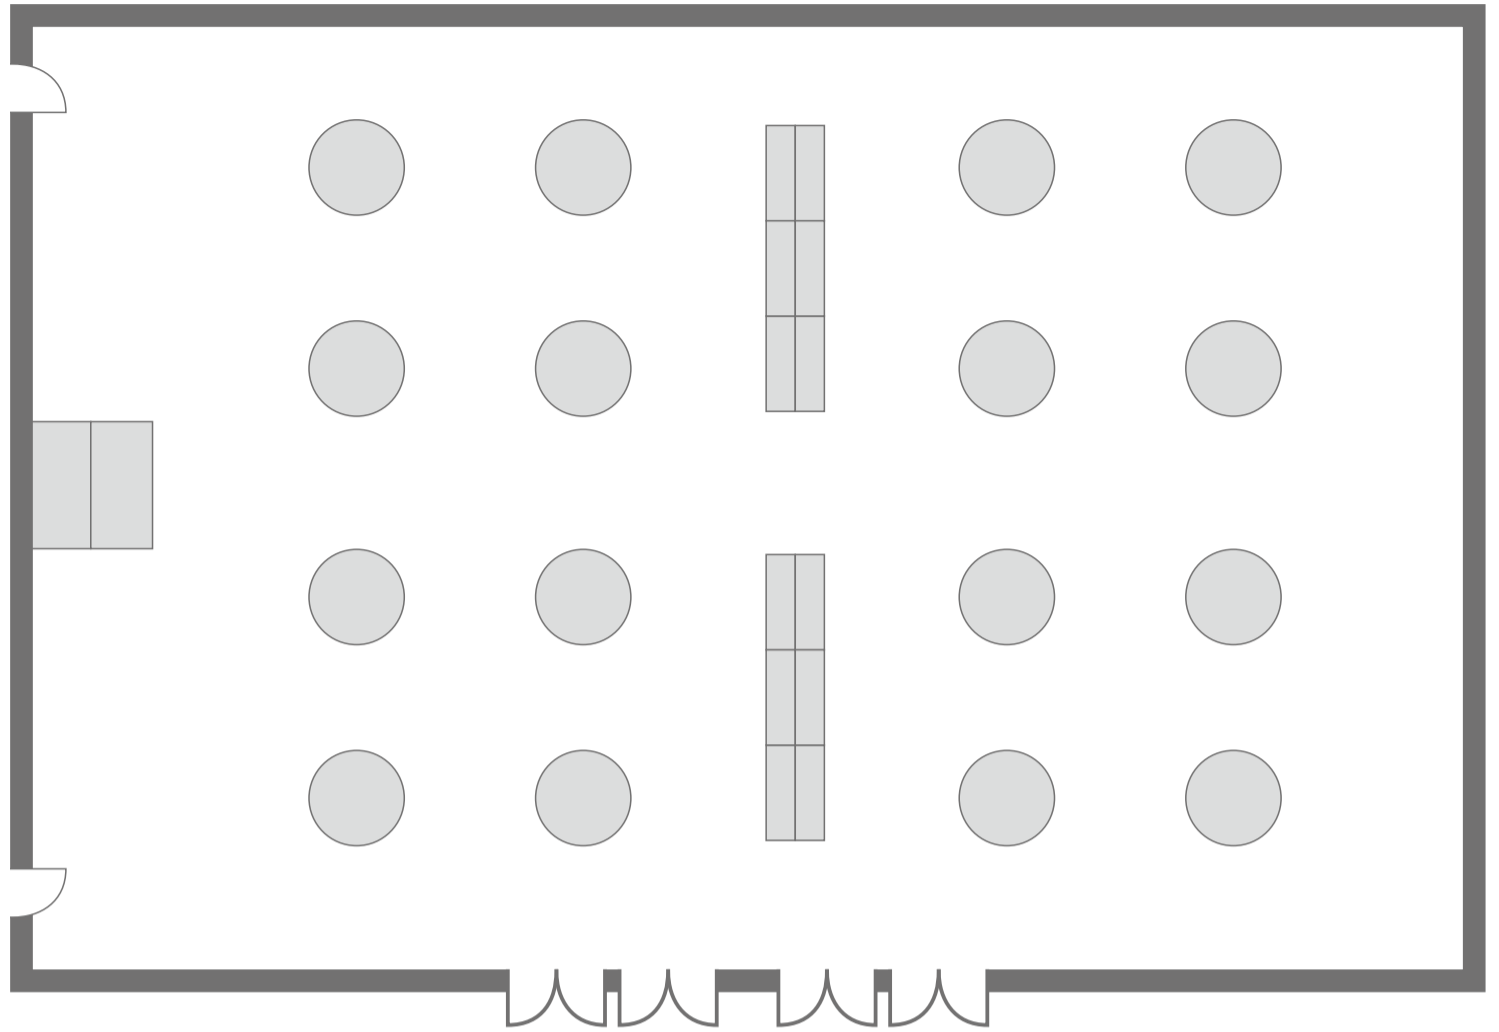

Theater

(Mobile Audience Seats)

405seats
Mobile Audience Seats:
330seats
Floor : 75seats

Theater

399seats
7seats × 3line × 19line

Classroom-style

252seats
6seats×3line×14line

Exhibition

24booths

Reception

Buffet party
350people 16table

Theater

195seats 5seats × 3line × 13line

Classroom-style

120seats 3seats × 5line × 8line

U-Shape

54seats

Reception

Buffet party 175people 6table