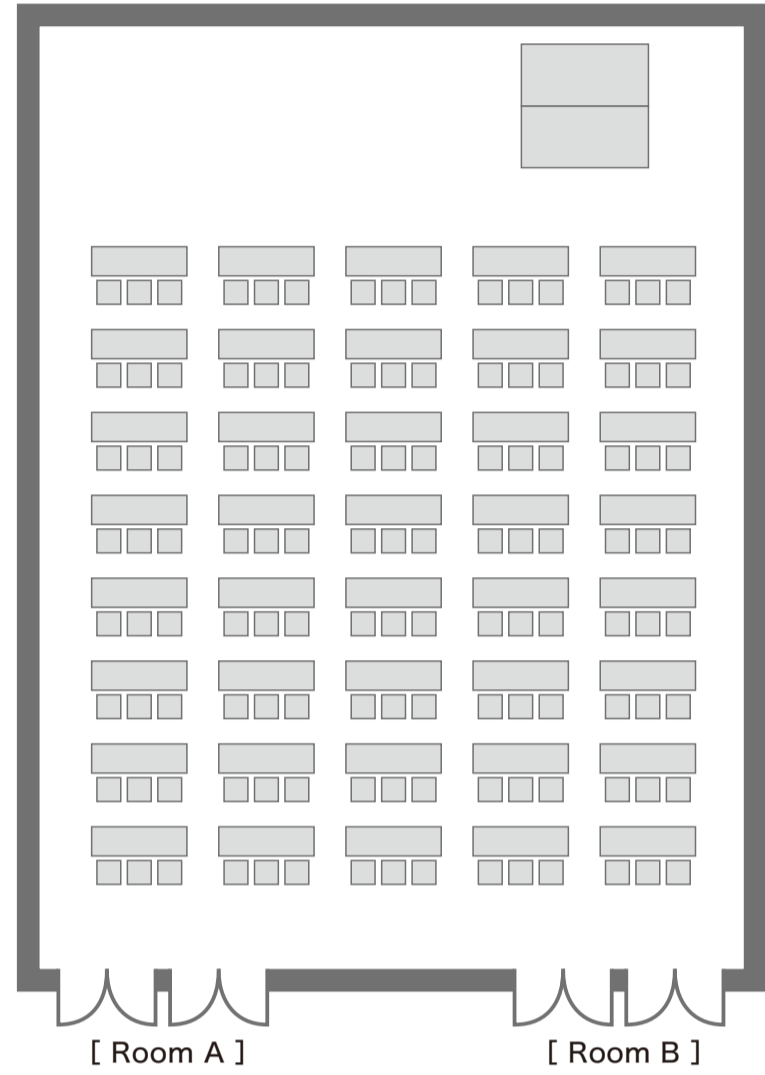

Theater

(Mobile Audience Seats)

405seats
Mobile Audience Seats:
330seats
Floor : 75seats

Theater

399seats
7seats × 3line × 19line

Classroom-style

252seats
6seats×3line×14line

Exhibition

24booths

Reception

Buffet party
350people 16table

Theater

195seats 5seats × 3line × 13line

Classroom-style

120seats 3seats × 5line × 8line

U-Shape

54seats

Reception

Buffet party 175people 6table