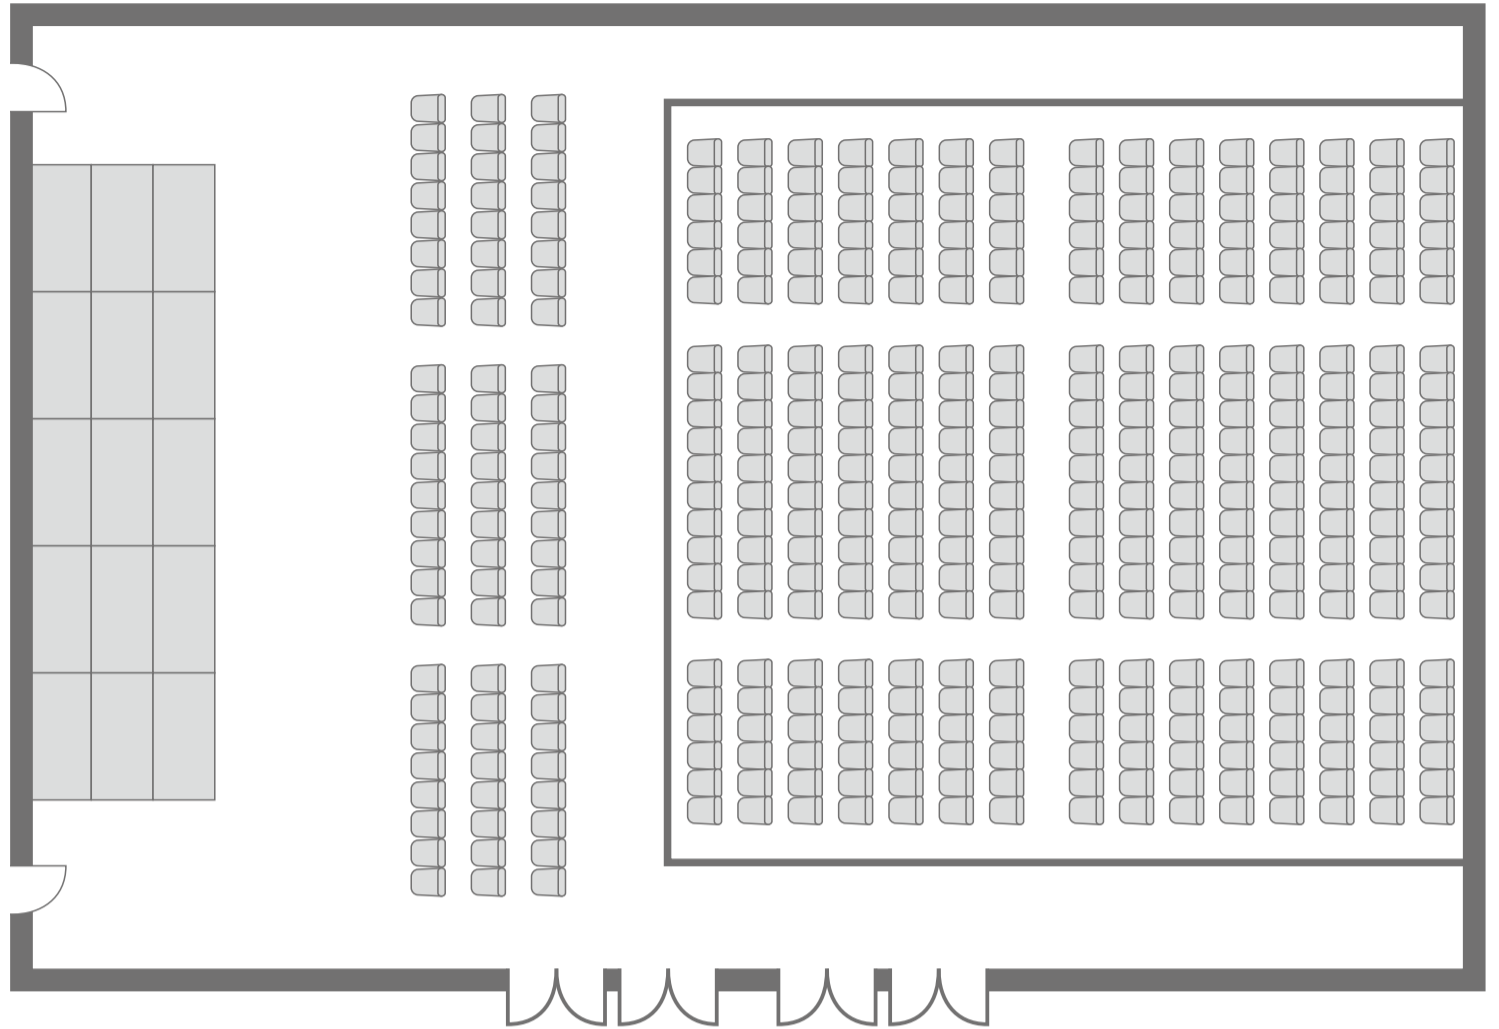

Theater

(Mobile Audience Seats)

405seats
Mobile Audience Seats:
330seats
Floor : 75seats

Theater

399seats
7seats × 3line × 19line

Classroom-style

252seats
6seats×3line×14line

Exhibition

24booths

Reception

Buffet party
350people 16table

Theater

195seats 5seats × 3line × 13line

Classroom-style

120seats 3seats × 5line × 8line

U-Shape

54seats

Reception

Buffet party 175people 6table