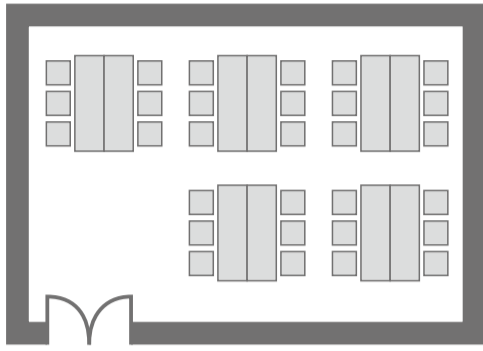

Theater

(Mobile Audience Seats)

405seats

Mobile Audience Seats:

330seats

Floor : 75seats

Theater

399seats

7seats × 3line × 19line

Classroom-style

252seats
6seats×3line×14line

Exhibition

24booths

Reception

Buffet party
350people 16table

Theater

135seats 5seats×3line×9line

Classroom-style

72seats 3seats×4line×6line

U-Shape

42seats

Exhibition

18booths

※Seminer Room B and Foyer are also possible

Reception

Buffet party 430people 12table

※Seminer Room B and Foyer are also possible

Board room

30seats

Square Shape

24seats