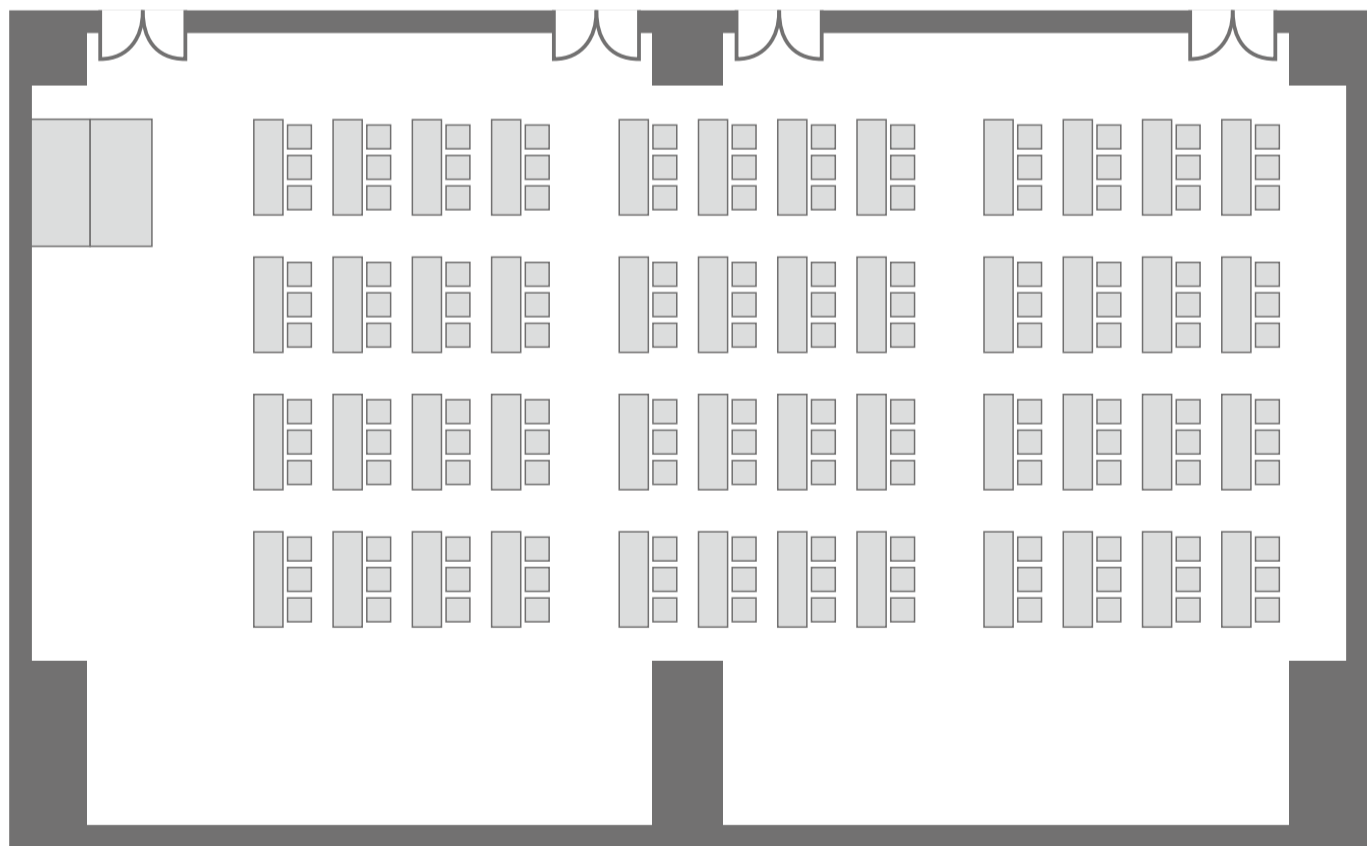

195seats 5seats × 3line × 13line

Classroom-style

120seats 3seats × 5line × 8line

U-Shape

54seats

Reception

Buffet party 175people 6table

Theater

266seats
7seats×2line×19line

Classroom-style

144seats
3seats×4line×12line

Exhibition

18booths

Reception

Buffet party
270people 12table

Theater

135seats 5seats×3line×9line

Classroom-style

72seats 3seats×4line×6line

U-Shape

42seats

Exhibition

18booths

※Seminer Room B and Foyer are also possible

Reception

Buffet party 430people 12table

※Seminer Room B and Foyer are also possible

Board room

30seats

Square Shape

24seats