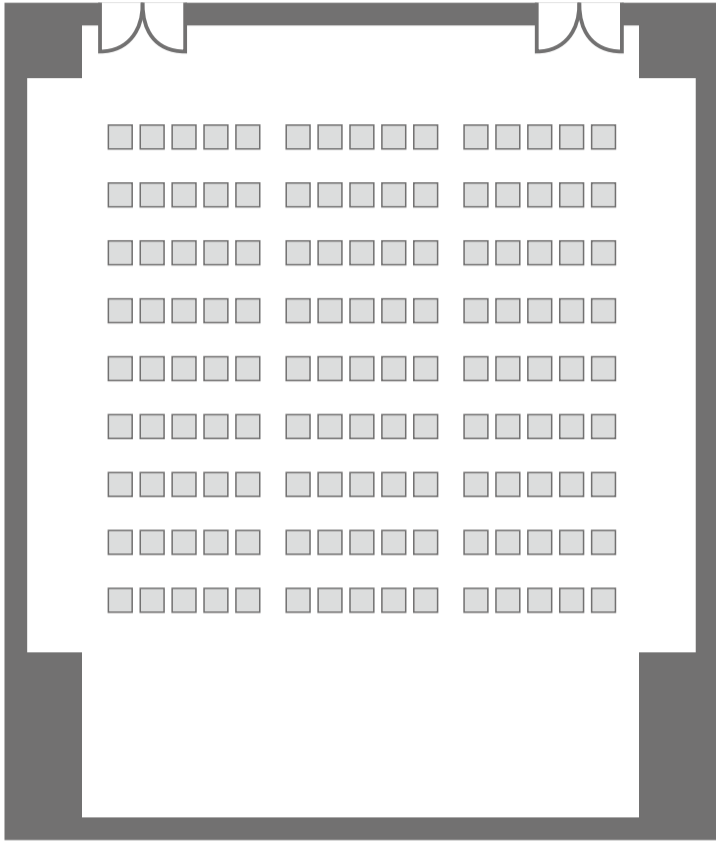

195seats 5seats × 3line × 13line

Classroom-style

120seats 3seats × 5line × 8line

U-Shape

54seats

Reception

Buffet party 175people 6table

Theater

266seats
7seats×2line×19line

Classroom-style

144seats
3seats×4line×12line

Exhibition

18booths

Reception

Buffet party
270people 12table

Theater

135seats 5seats×3line×9line

Classroom-style

72seats 3seats×4line×6line

U-Shape

42seats

Exhibition

18booths

※Seminer Room B and Foyer are also possible

Reception

Buffet party 430people 12table

※Seminer Room B and Foyer are also possible

Board room

30seats

Square Shape

24seats