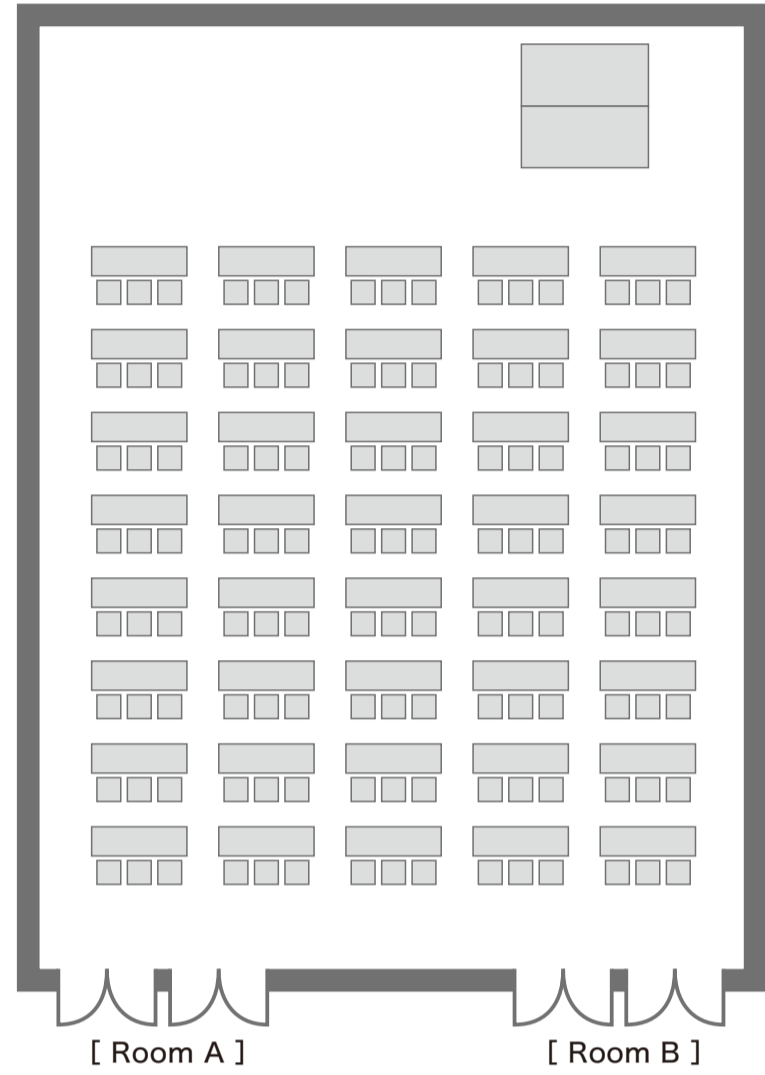

Theater

(Mobile Audience Seats)

405seats

Mobile Audience Seats:

330seats

Floor : 75seats

Theater

399seats

7seats × 3line × 19line

Classroom-style

252seats
6seats×3line×14line

Exhibition

24booths

Reception

Buffet party
350people 16table

Theater

195seats 5seats × 3line × 13line

Classroom-style

120seats 3seats × 5line × 8line

U-Shape

54seats

Reception

Buffet party 175people 6table

Theater

135seats 5seats×3line×9line

Classroom-style

72seats 3seats×4line×6line

U-Shape

42seats

Exhibition

18booths

※Seminer Room B and Foyer are also possible