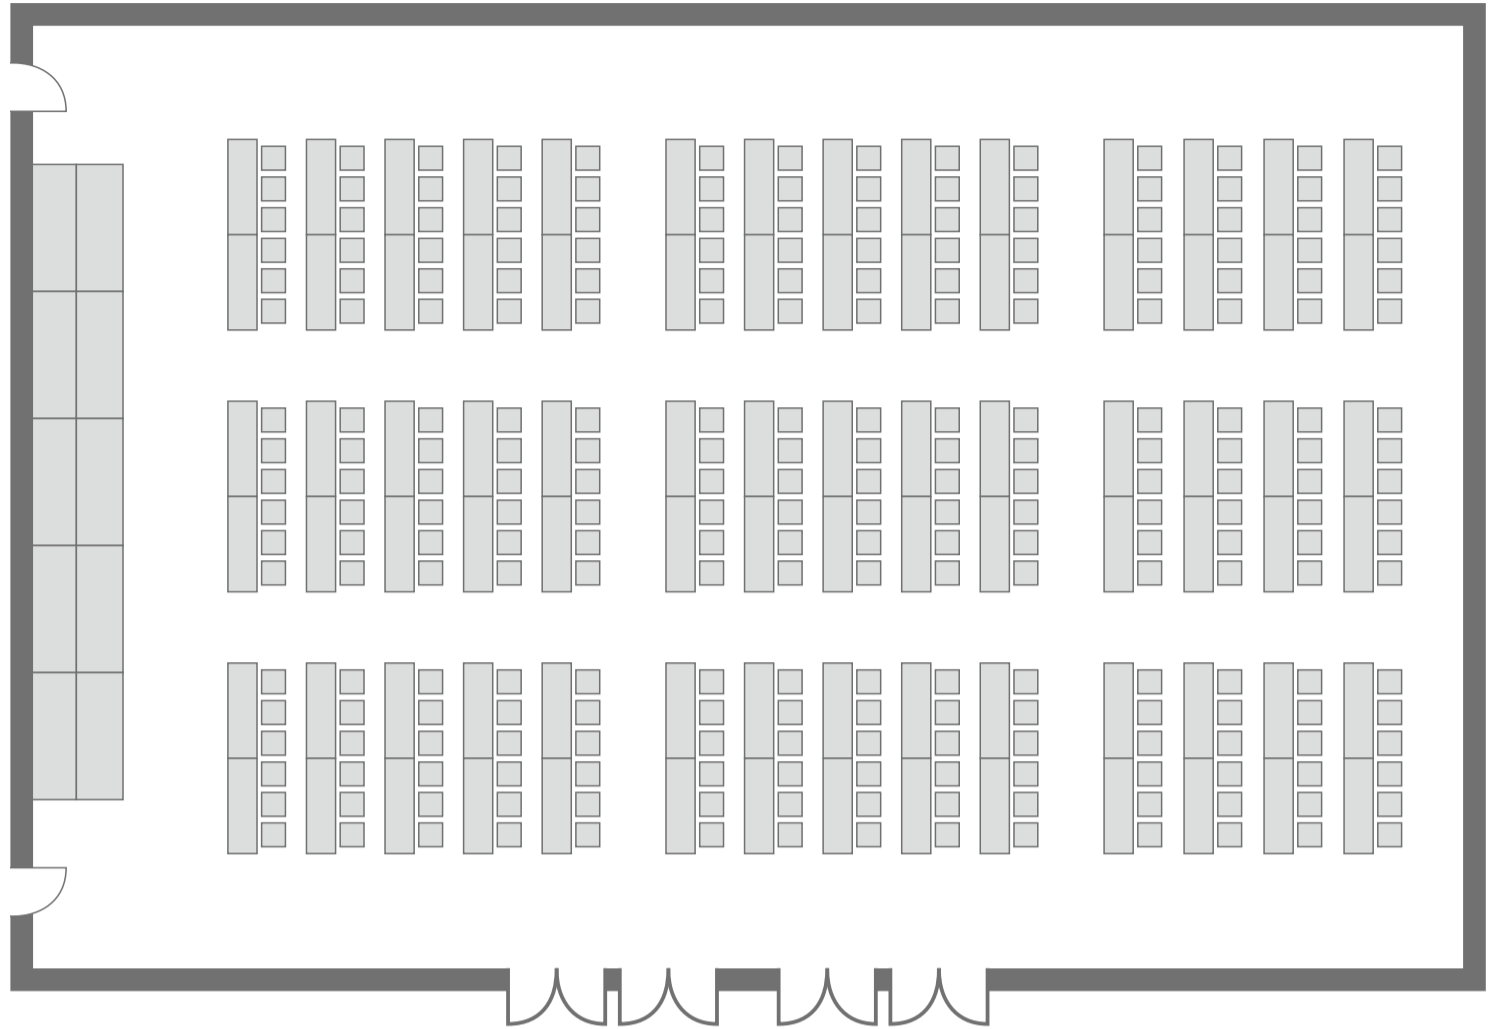

Theater

(Mobile Audience Seats)

405seats

Mobile Audience Seats:

330seats

Floor : 75seats

Theater

399seats

7seats × 3line × 19line

Classroom-style

252seats
6seats×3line×14line

Exhibition

24booths

Reception

Buffet party
350people 16table

Theater

195seats 5seats × 3line × 13line

Classroom-style

120seats 3seats × 5line × 8line

U-Shape

54seats

Reception

Buffet party 175people 6table

Theater

135seats 5seats×3line×9line

Classroom-style

72seats 3seats×4line×6line

U-Shape

42seats

Exhibition

18booths

※Seminer Room B and Foyer are also possible