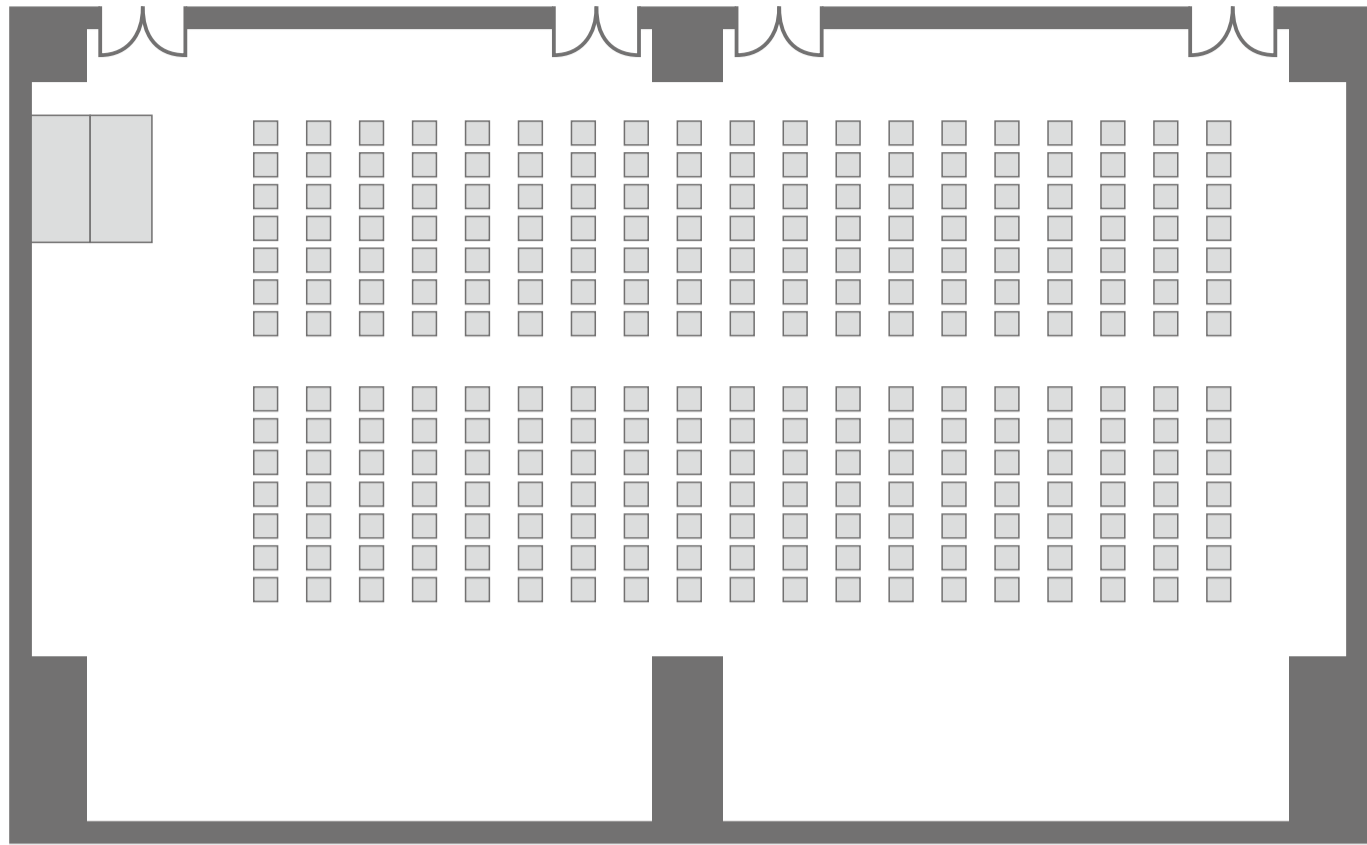

7seats × 3line × 19line

Classroom-style

252seats
6seats×3line×14line

Exhibition

24booths

Reception

Buffet party
350people 16table

Theater

195seats 5seats × 3line × 13line

Classroom-style

120seats 3seats × 5line × 8line

U-Shape

54seats

Reception

Buffet party 175people 6table

Theater

266seats
7seats×2line×19line

Classroom-style

144seats
3seats×4line×12line

Exhibition

18booths

Reception

Buffet party
270people 12table

Theater

135seats 5seats×3line×9line

Classroom-style

72seats 3seats×4line×6line

U-Shape

42seats

Exhibition

18booths

※Seminer Room B and Foyer are also possible