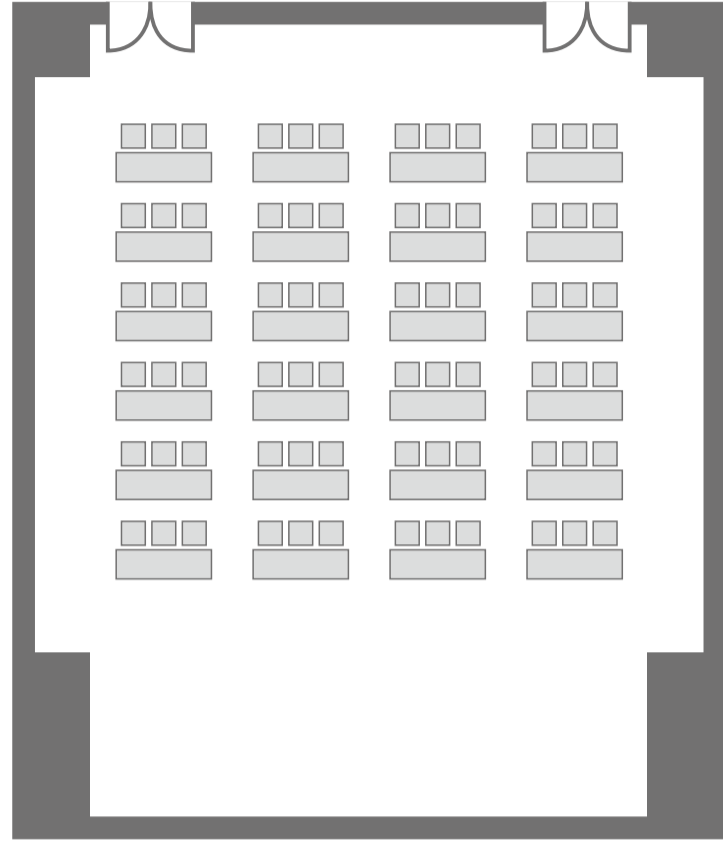

195seats 5seats × 3line × 13line

Classroom-style

120seats 3seats × 5line × 8line

U-Shape

54seats

Reception

Buffet party 175people 6table

Theater

266seats
7seats×2line×19line

Classroom-style

144seats
3seats×4line×12line

Exhibition

18booths

Reception

Buffet party
270people 12table

Theater

135seats 5seats×3line×9line

Classroom-style

72seats 3seats×4line×6line

U-Shape

42seats

Exhibition

18booths

※Seminer Room B and Foyer are also possible

Reception

Buffet party 430people 12table

※Seminer Room B and Foyer are also possible

Board room

30seats

Square Shape

24seats