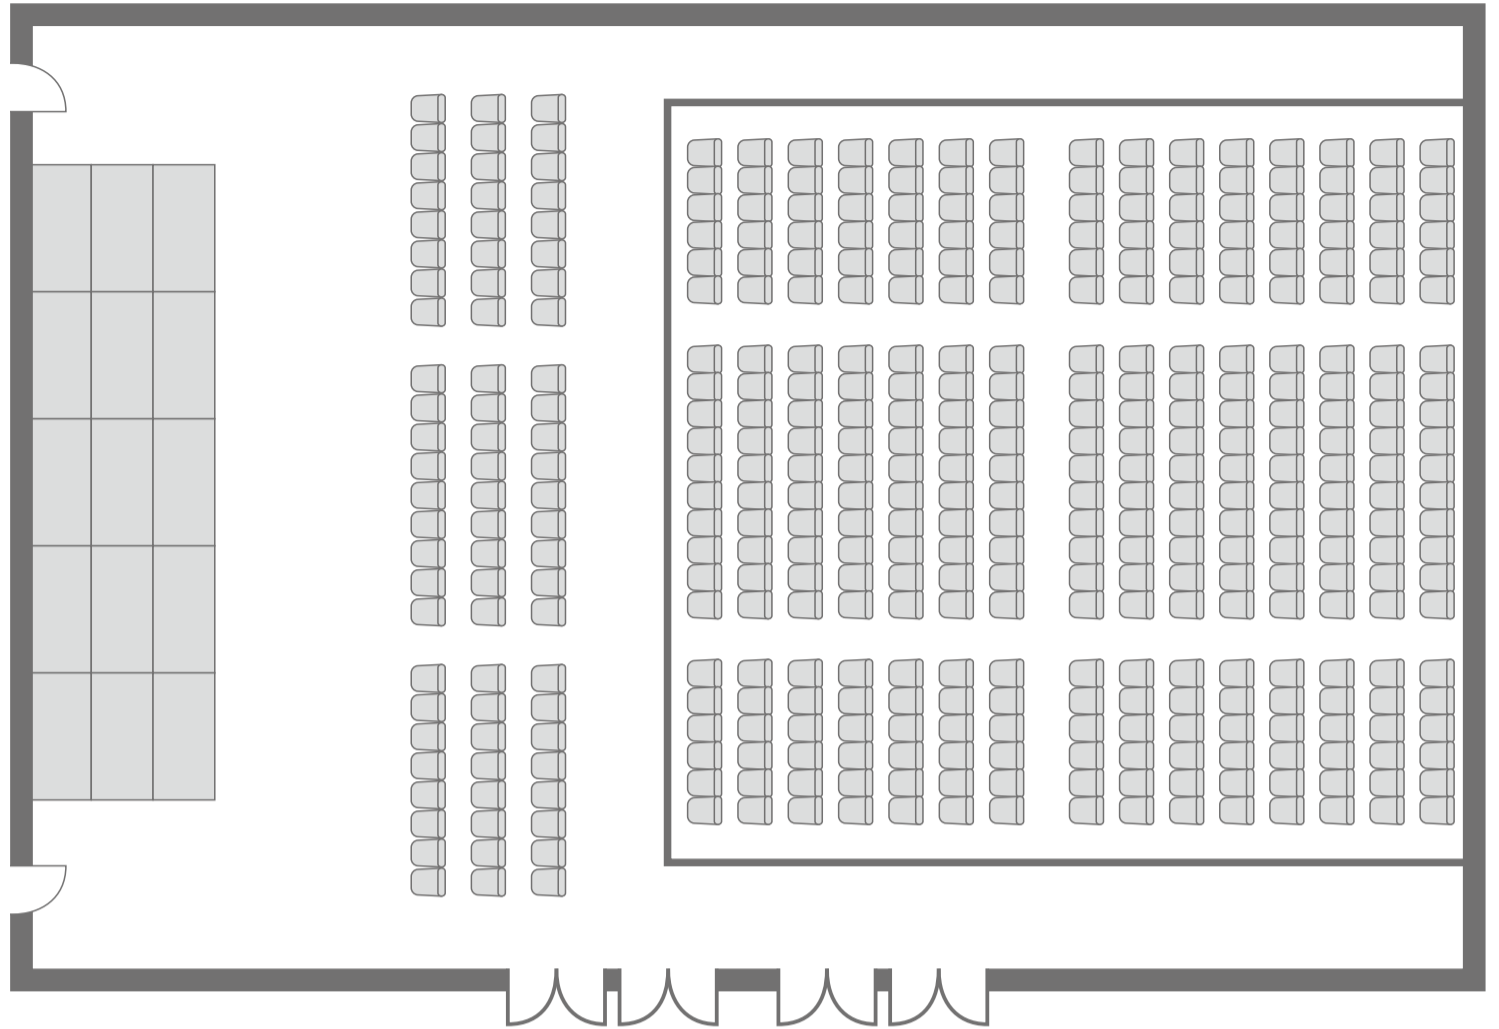

Theater

(Mobile Audience Seats)

405seats

Mobile Audience Seats:

330seats

Floor : 75seats

Theater

399seats

7seats × 3line × 19line

Classroom-style

252seats
6seats×3line×14line

Exhibition

24booths

Reception

Buffet party
350people 16table

Theater

195seats 5seats × 3line × 13line

Classroom-style

120seats 3seats × 5line × 8line

U-Shape

54seats

Reception

Buffet party 175people 6table

Theater

135seats 5seats×3line×9line

Classroom-style

72seats 3seats×4line×6line

U-Shape

42seats

Exhibition

18booths

※Seminer Room B and Foyer are also possible