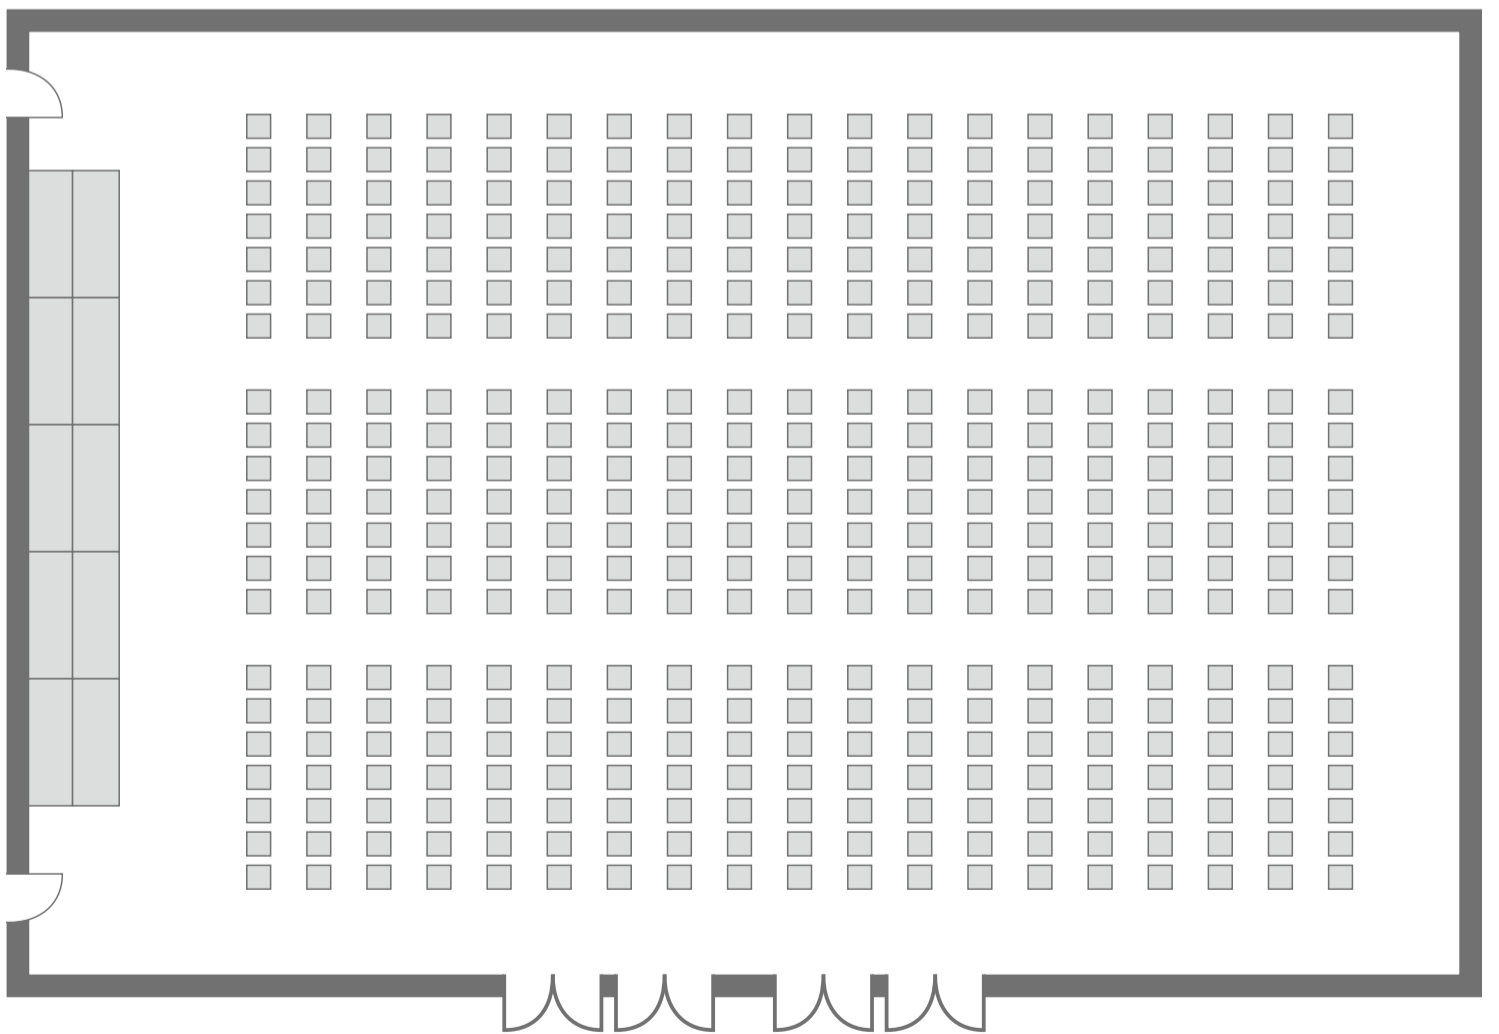

Theater

(Mobile Audience Seats)

405seats

Mobile Audience Seats:

330seats

Floor : 75seats

Theater

399seats

7seats × 3line × 19line

Classroom-style

252seats
6seats×3line×14line

Exhibition

24booths

Reception

Buffet party
350people 16table

Theater

195seats 5seats × 3line × 13line

Classroom-style

120seats 3seats × 5line × 8line

U-Shape

54seats

Reception

Buffet party 175people 6table

Theater

135seats 5seats×3line×9line

Classroom-style

72seats 3seats×4line×6line

U-Shape

42seats

Exhibition

18booths

※Seminer Room B and Foyer are also possible