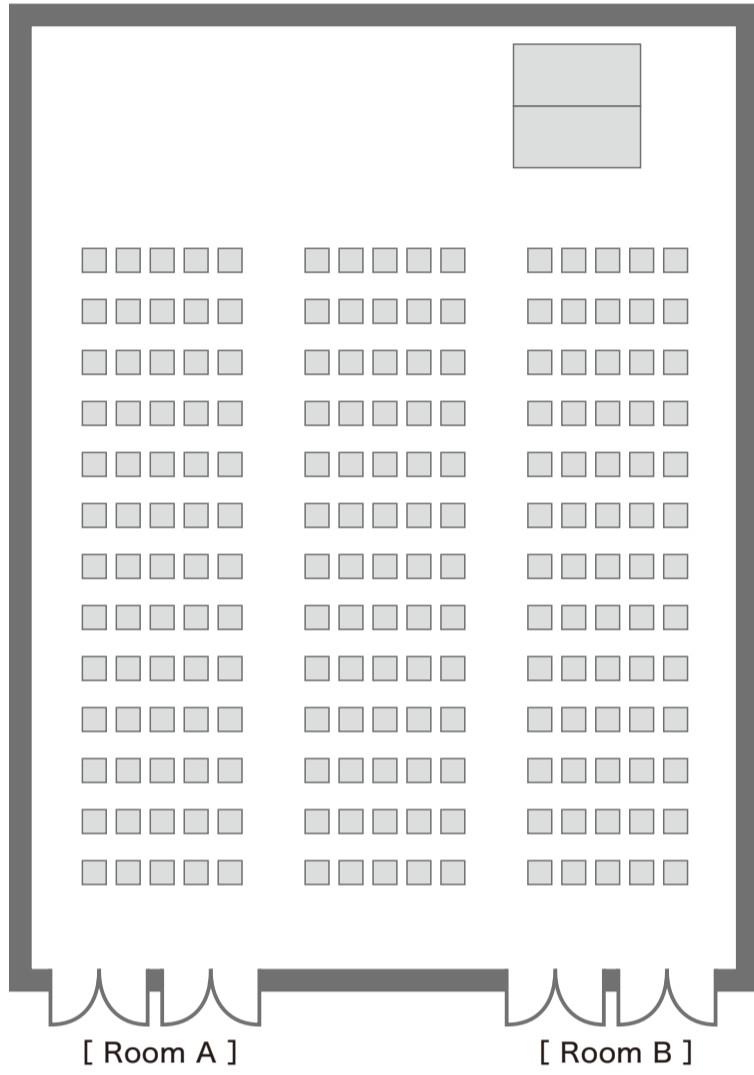

Theater

(Mobile Audience Seats)

405seats

Mobile Audience Seats:

330seats

Floor : 75seats

Theater

399seats

7seats × 3line × 19line

Classroom-style

252seats
6seats×3line×14line

Exhibition

24booths

Reception

Buffet party
350people 16table

Theater

195seats 5seats × 3line × 13line

Classroom-style

120seats 3seats × 5line × 8line

U-Shape

54seats

Reception

Buffet party 175people 6table

Theater

135seats 5seats×3line×9line

Classroom-style

72seats 3seats×4line×6line

U-Shape

42seats

Exhibition

18booths

※Seminer Room B and Foyer are also possible