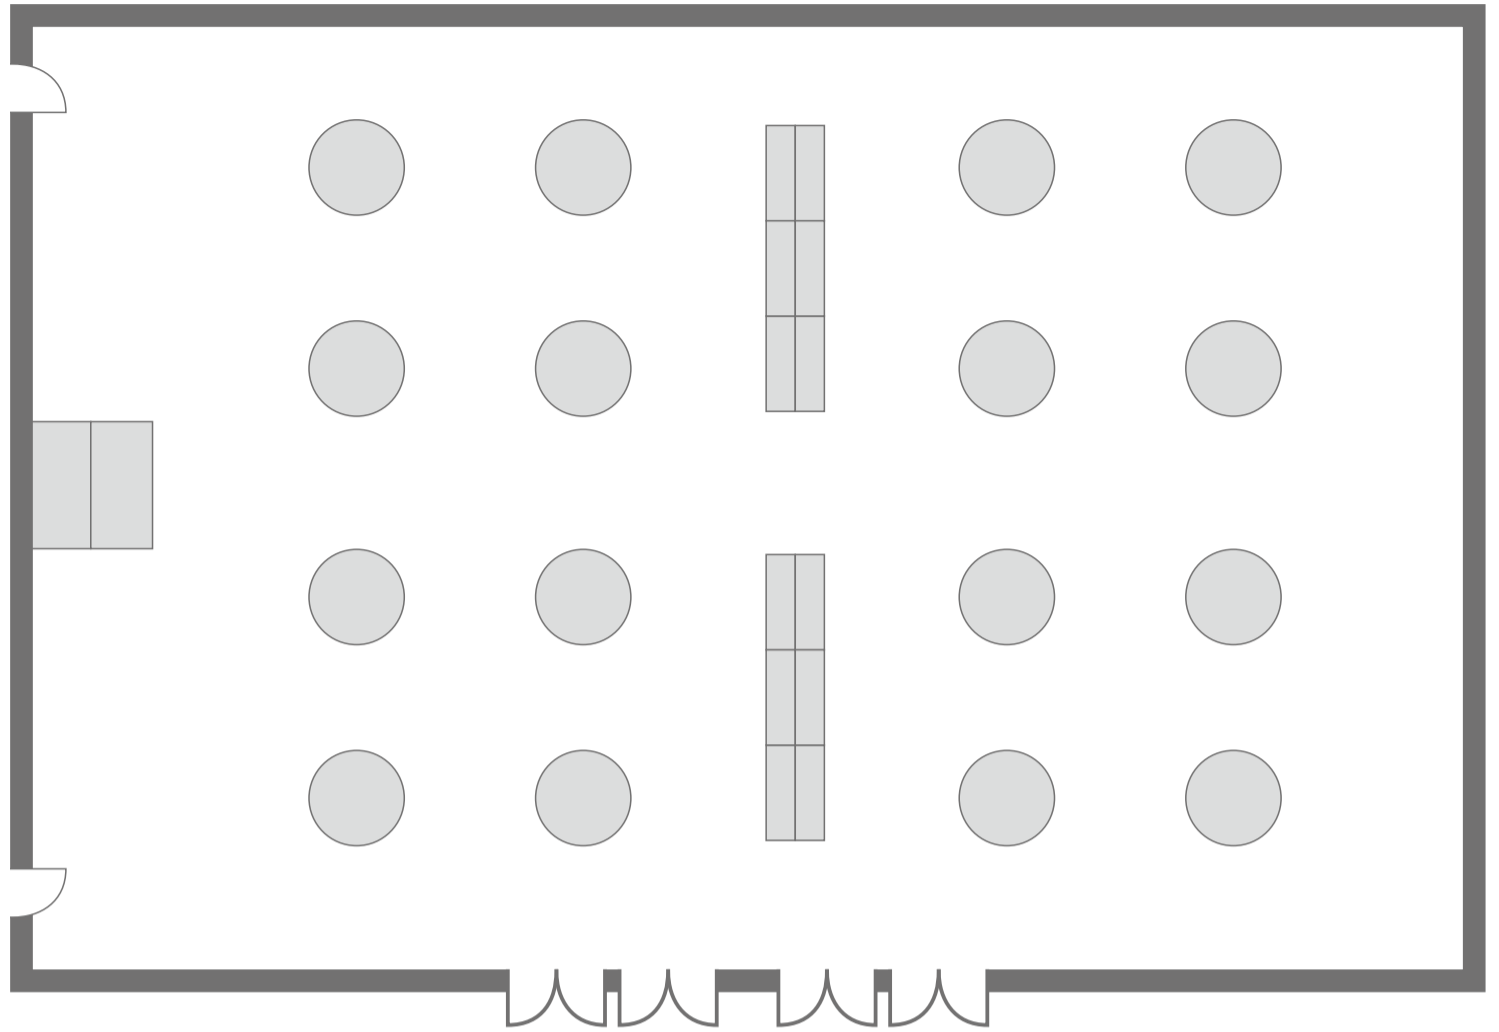

Theater

(Mobile Audience Seats)

405seats

Mobile Audience Seats:

330seats

Floor : 75seats

Theater

399seats

7seats × 3line × 19line

Classroom-style

252seats
6seats×3line×14line

Exhibition

24booths

Reception

Buffet party
350people 16table

Theater

195seats 5seats × 3line × 13line

Classroom-style

120seats 3seats × 5line × 8line

U-Shape

54seats

Reception

Buffet party 175people 6table

Theater

135seats 5seats×3line×9line

Classroom-style

72seats 3seats×4line×6line

U-Shape

42seats

Exhibition

18booths

※Seminer Room B and Foyer are also possible