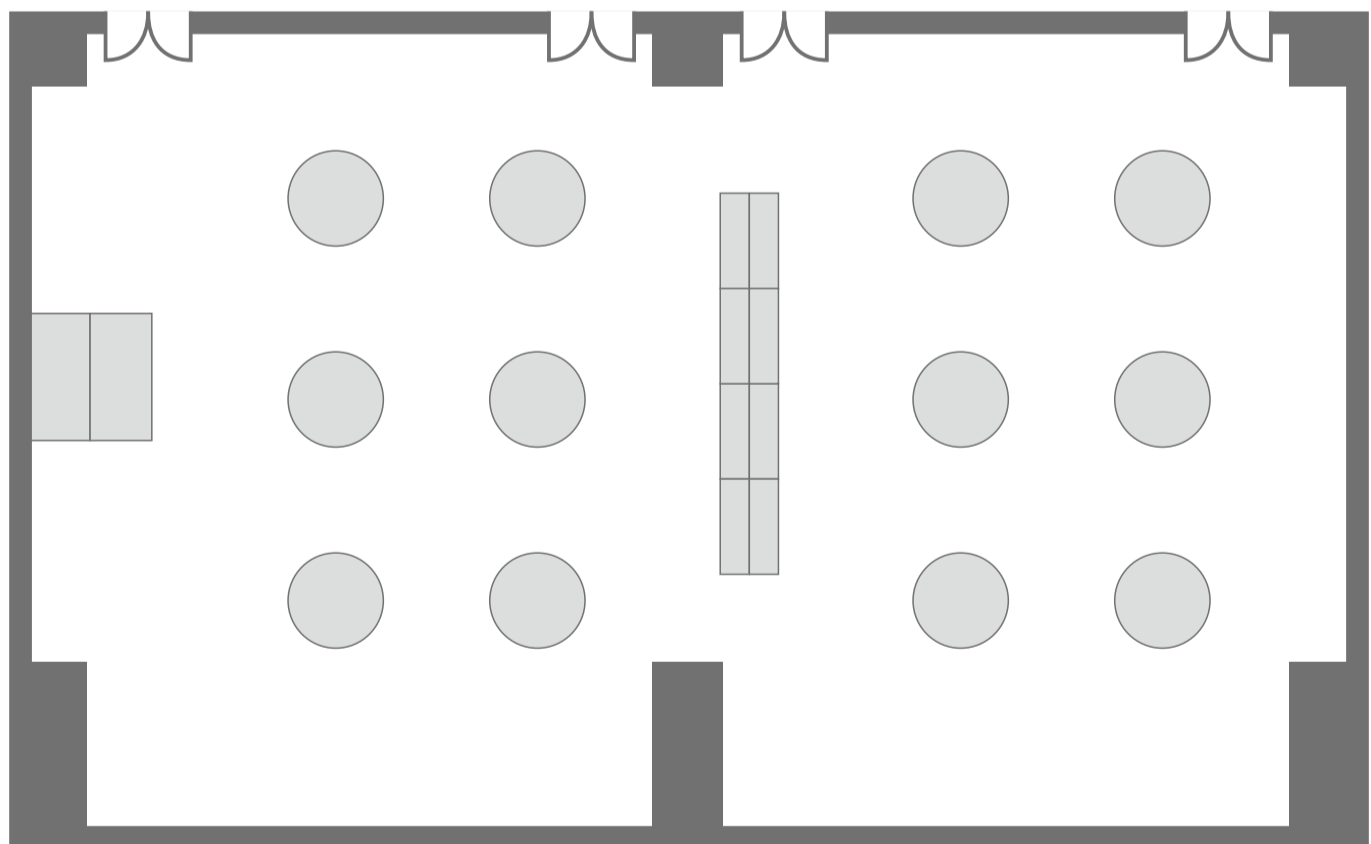

Theater

266seats
7seats×2line×19line

Classroom-style

144seats
3seats×4line×12line

Exhibition

18booths

Reception

Buffet party
270people 12table

Theater

135seats 5seats×3line×9line

Classroom-style

72seats 3seats×4line×6line

U-Shape

42seats

Exhibition

18booths

※Seminer Room B and Foyer are also possible

Reception

Buffet party 430people 12table

※Seminer Room B and Foyer are also possible