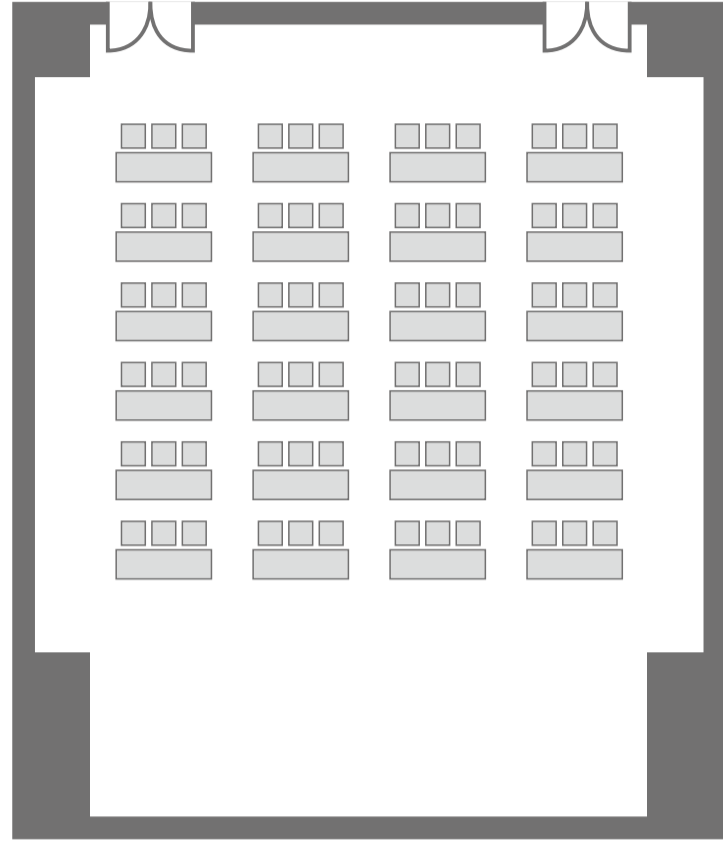

Theater

266seats
7seats×2line×19line

Classroom-style

144seats
3seats×4line×12line

Exhibition

18booths

Reception

Buffet party
270people 12table

Theater

135seats 5seats×3line×9line

Classroom-style

72seats 3seats×4line×6line

U-Shape

42seats

Exhibition

18booths

※Seminer Room B and Foyer are also possible

Reception

Buffet party 430people 12table

※Seminer Room B and Foyer are also possible