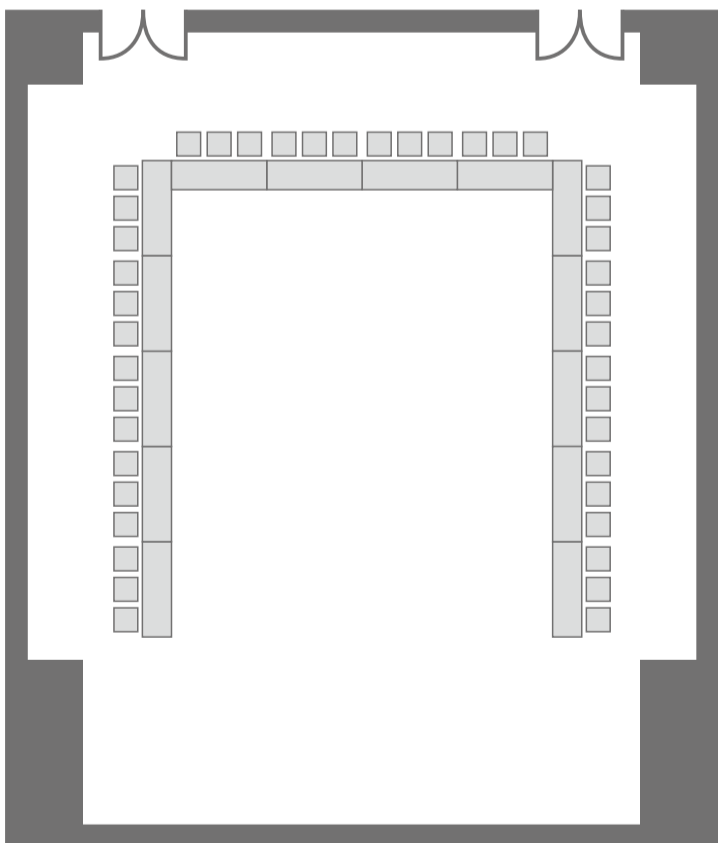

Theater

266seats
7seats×2line×19line

Classroom-style

144seats
3seats×4line×12line

Exhibition

18booths

Reception

Buffet party
270people 12table

Theater

135seats 5seats×3line×9line

Classroom-style

72seats 3seats×4line×6line

U-Shape

42seats

Exhibition

18booths

※Seminer Room B and Foyer are also possible

Reception

Buffet party 430people 12table

※Seminer Room B and Foyer are also possible