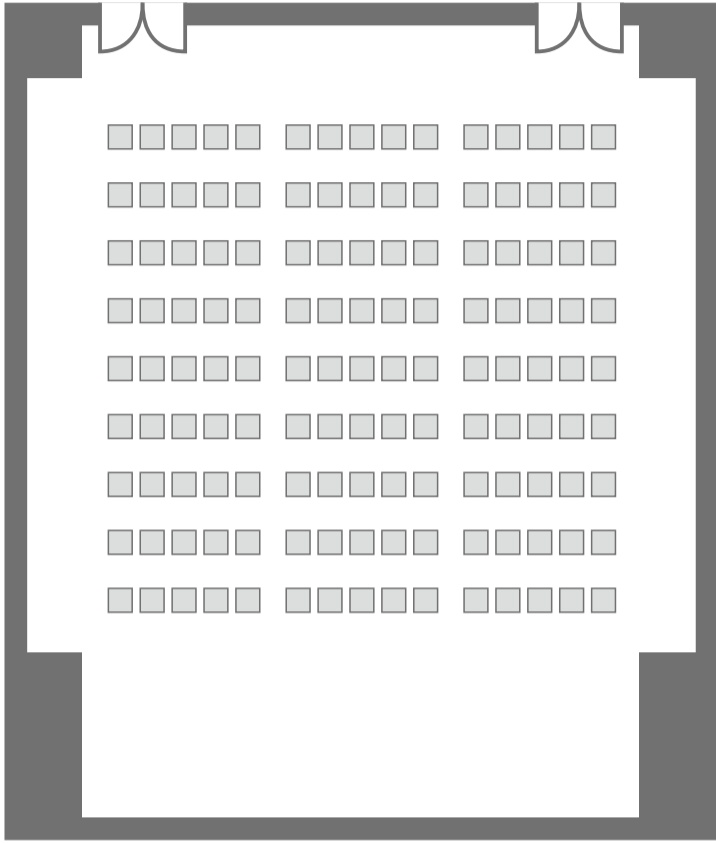

Theater

266seats
7seats×2line×19line

Classroom-style

144seats
3seats×4line×12line

Exhibition

18booths

Reception

Buffet party
270people 12table

Theater

135seats 5seats×3line×9line

Classroom-style

72seats 3seats×4line×6line

U-Shape

42seats

Exhibition

18booths

※Seminer Room B and Foyer are also possible

Reception

Buffet party 430people 12table

※Seminer Room B and Foyer are also possible