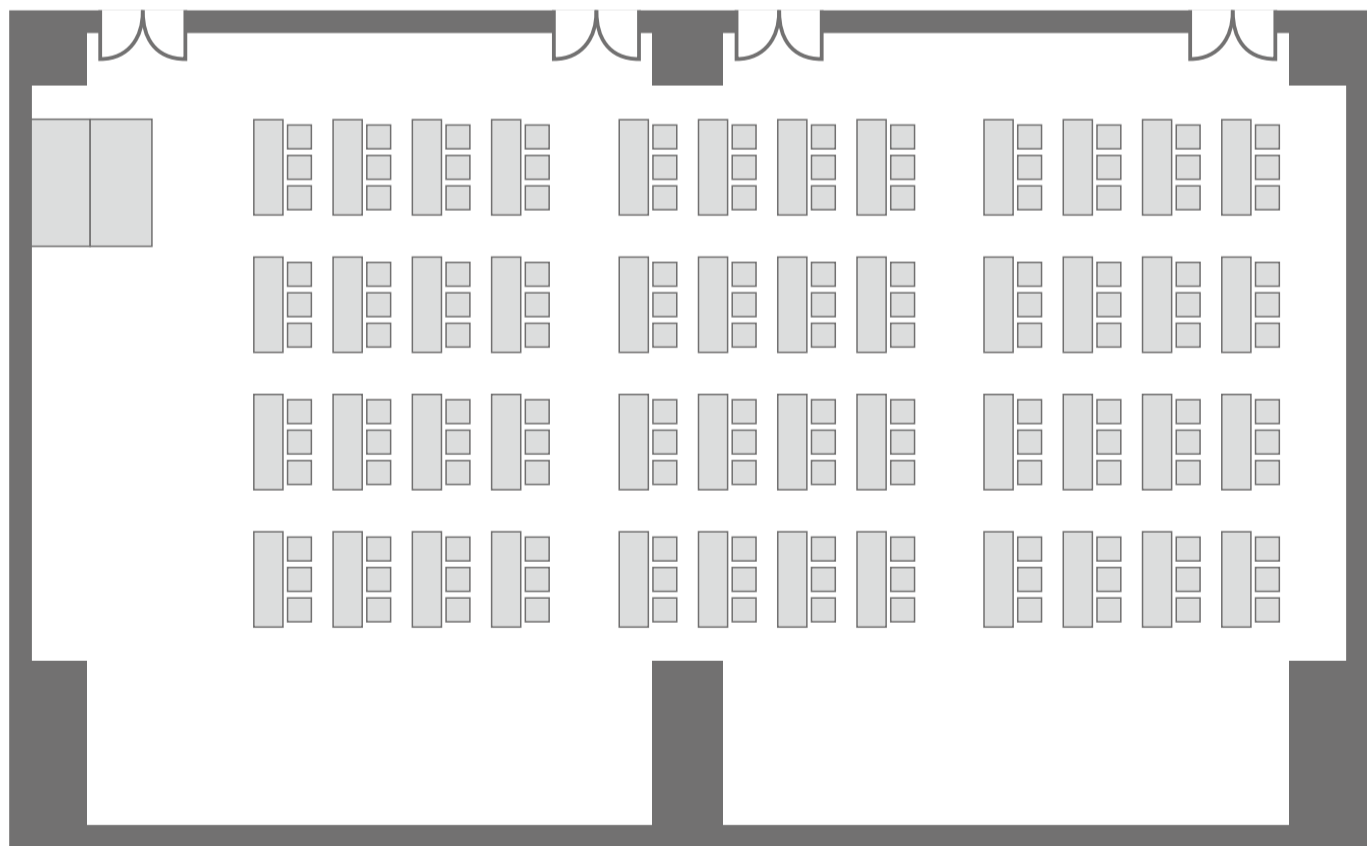

Theater

266seats
7seats×2line×19line

Classroom-style

144seats
3seats×4line×12line

Exhibition

18booths

Reception

Buffet party
270people 12table

Theater

135seats 5seats×3line×9line

Classroom-style

72seats 3seats×4line×6line

U-Shape

42seats

Exhibition

18booths

※Seminer Room B and Foyer are also possible

Reception

Buffet party 430people 12table

※Seminer Room B and Foyer are also possible