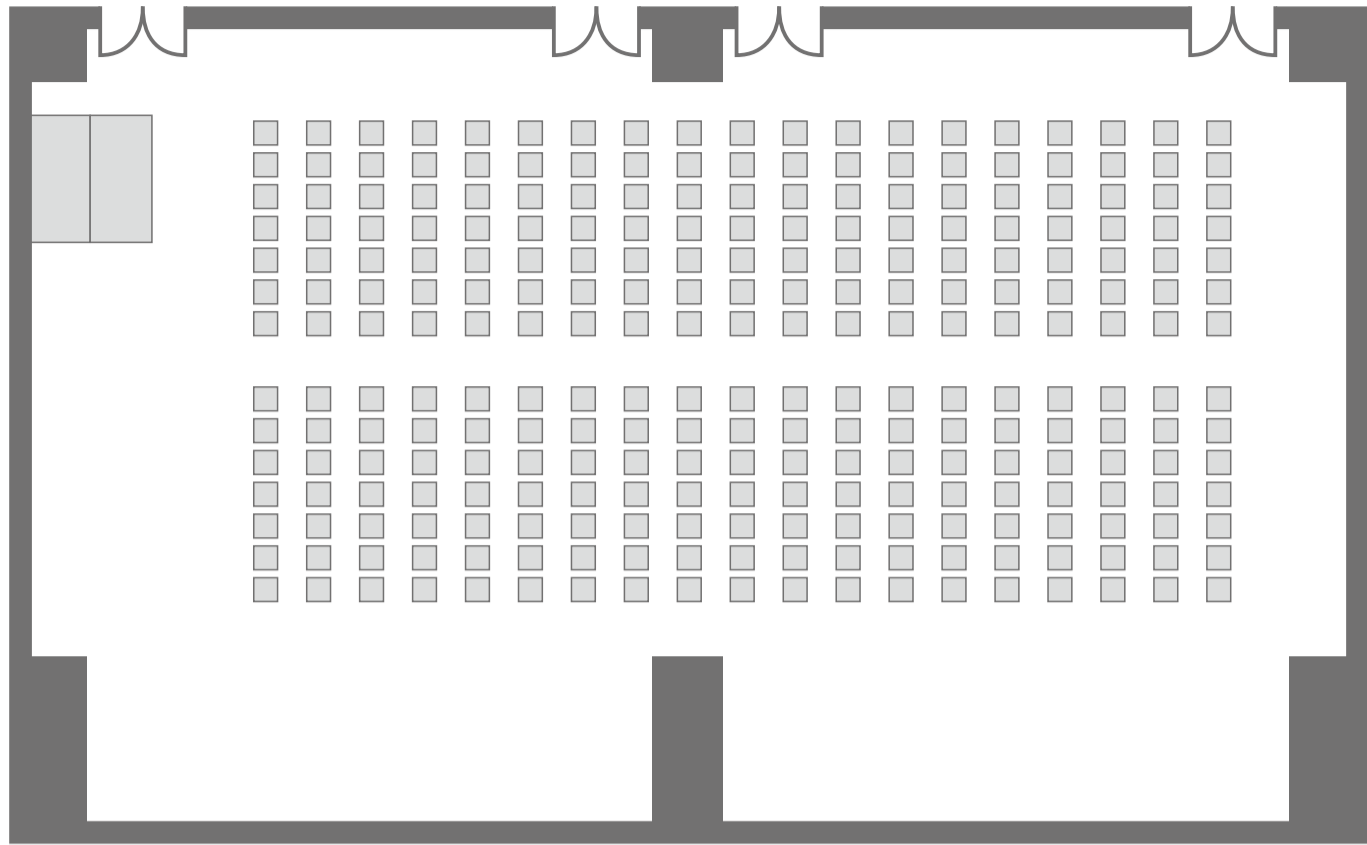

Theater

266seats
7seats×2line×19line

Classroom-style

144seats
3seats×4line×12line

Exhibition

18booths

Reception

Buffet party
270people 12table

Theater

135seats 5seats×3line×9line

Classroom-style

72seats 3seats×4line×6line

U-Shape

42seats

Exhibition

18booths

※Seminer Room B and Foyer are also possible

Reception

Buffet party 430people 12table

※Seminer Room B and Foyer are also possible