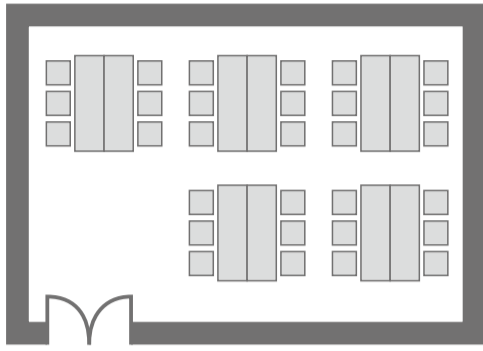

Board room

30seats

Square Shape

24seats