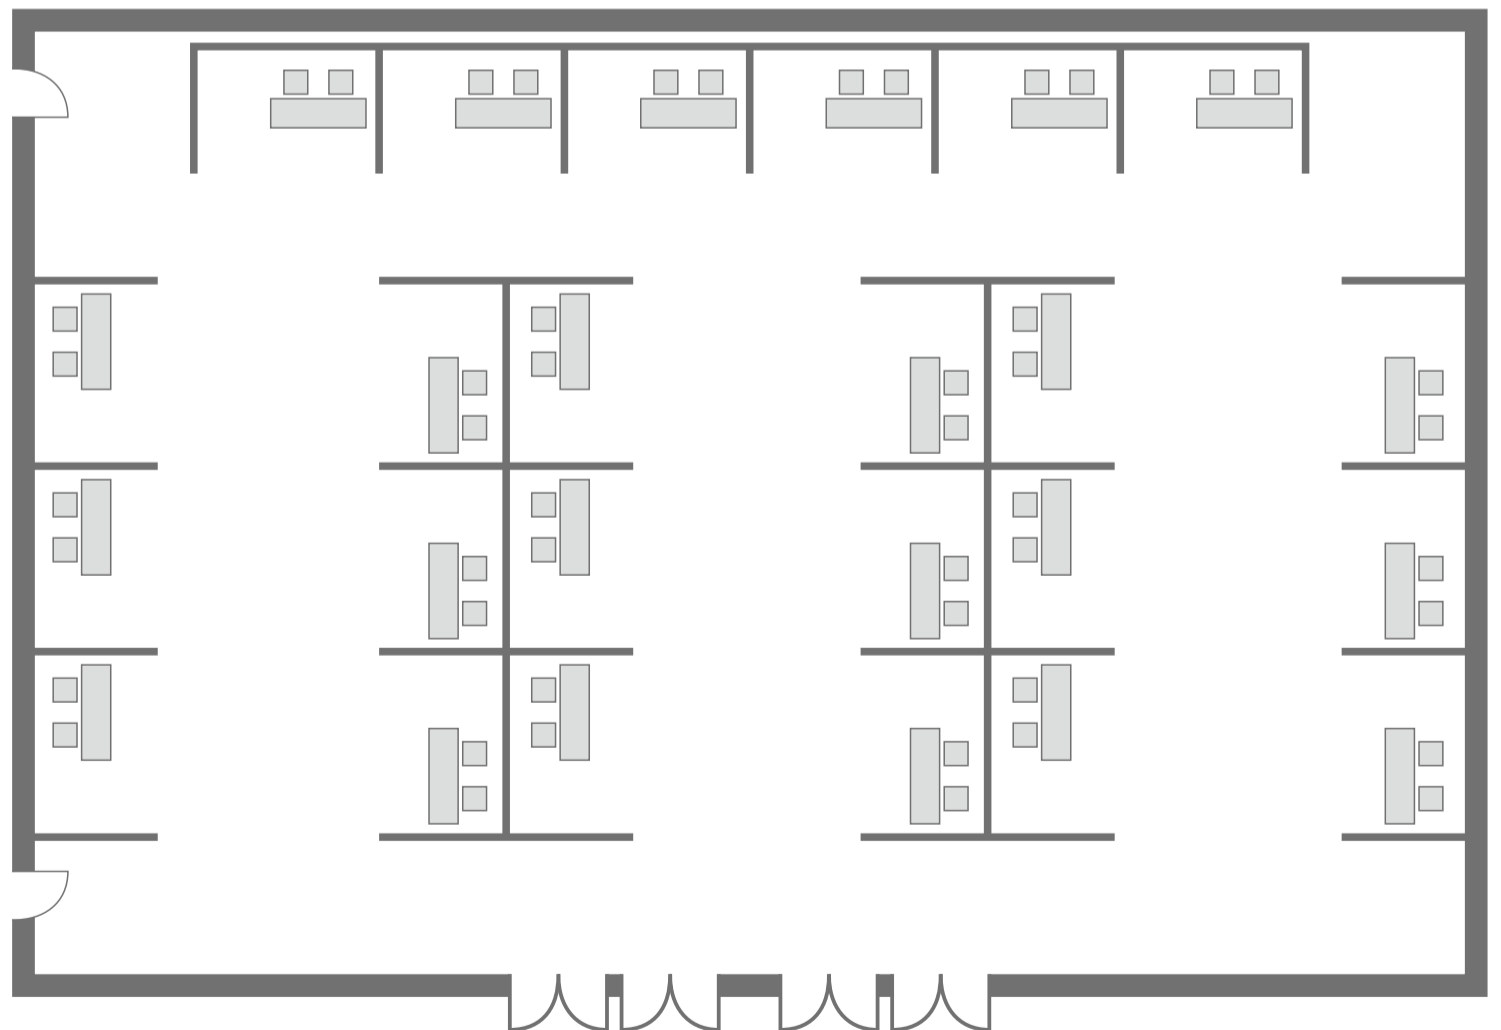

Theater
(Mobile Audience Seats)

405seats
Mobile Audience Seats:
330seats
Floor : 75seats

Theater

399seats
7seats × 3line × 19line

Classroom-style

252seats
6seats×3line×14line

Exhibition

24booths

Reception

Buffet party
350people 16table

Theater

195seats 5seats × 3line × 13line

Classroom-style

120seats 3seats × 5line × 8line

U-Shape

54seats

Reception

Buffet party 175people 6table