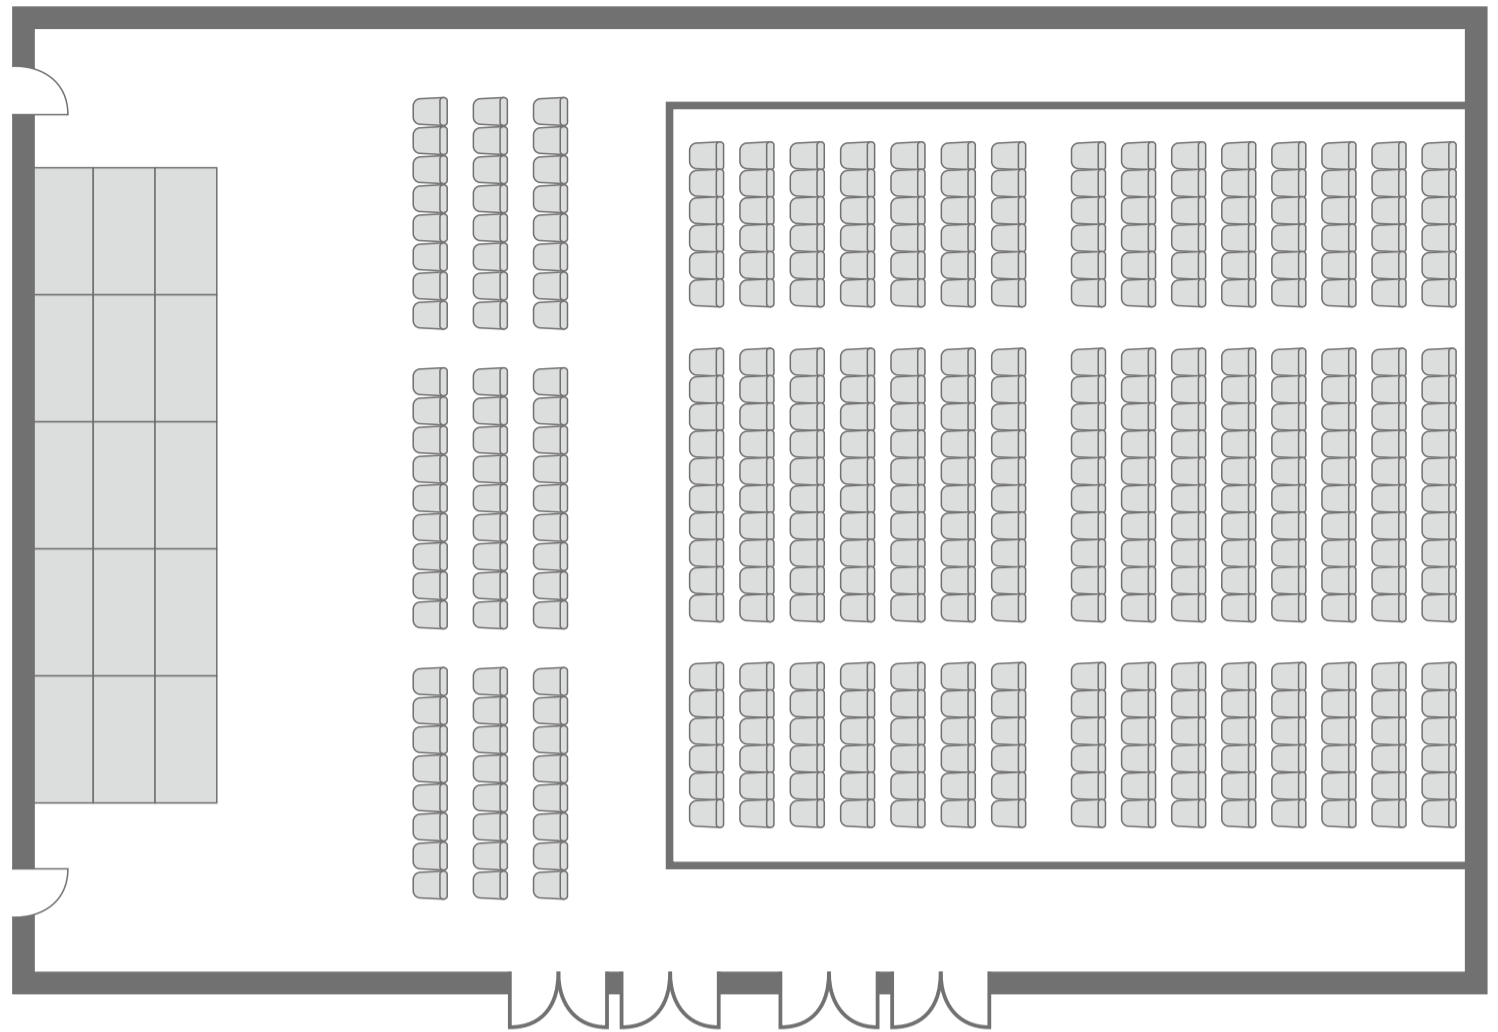

Theater
(Mobile Audience Seats)

405seats
Mobile Audience Seats:
330seats
Floor : 75seats

Theater

399seats
7seats × 3line × 19line

Classroom-style

252seats
6seats×3line×14line

Exhibition

24booths

Reception

Buffet party
350people 16table

Theater

195seats 5seats × 3line × 13line

Classroom-style

120seats 3seats × 5line × 8line

U-Shape

54seats

Reception

Buffet party 175people 6table