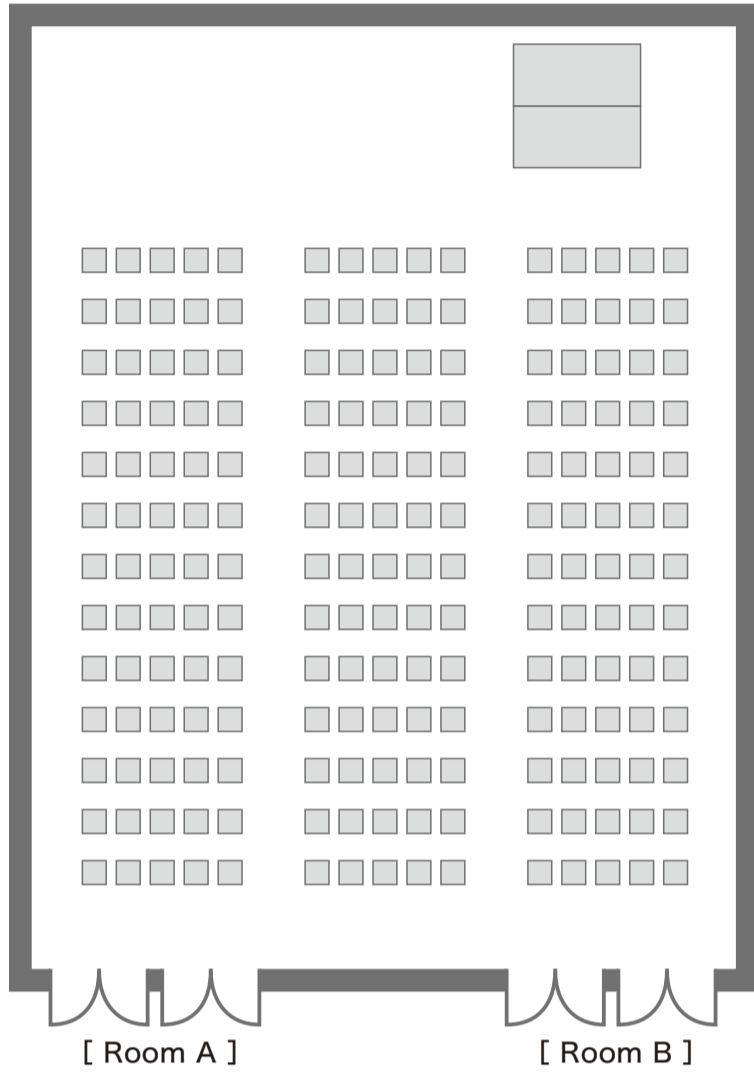

Theater
(Mobile Audience Seats)

405seats
Mobile Audience Seats:
330seats
Floor : 75seats

Theater

399seats
7seats × 3line × 19line

Classroom-style

252seats
6seats×3line×14line

Exhibition

24booths

Reception

Buffet party
350people 16table

Theater

195seats 5seats × 3line × 13line

Classroom-style

120seats 3seats × 5line × 8line

U-Shape

54seats

Reception

Buffet party 175people 6table