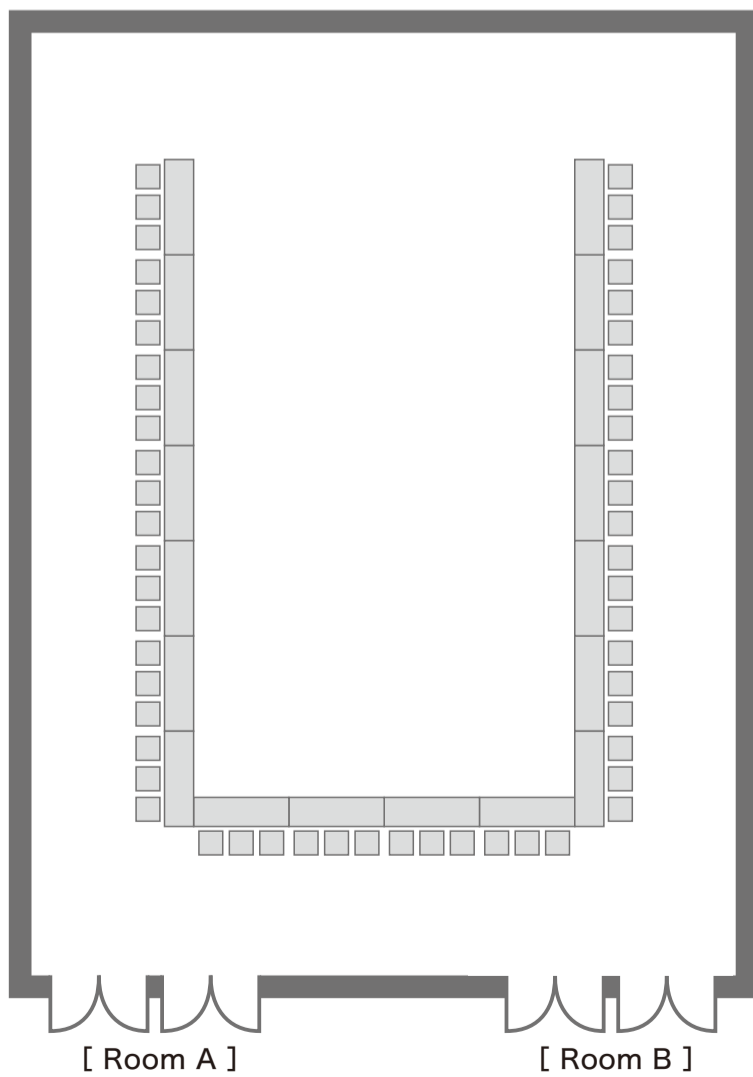

Theater
(Mobile Audience Seats)

405seats
Mobile Audience Seats:
330seats
Floor : 75seats

Theater

399seats
7seats × 3line × 19line

Classroom-style

252seats
6seats×3line×14line

Exhibition

24booths

Reception

Buffet party
350people 16table

Theater

195seats 5seats × 3line × 13line

Classroom-style

120seats 3seats × 5line × 8line

U-Shape

54seats