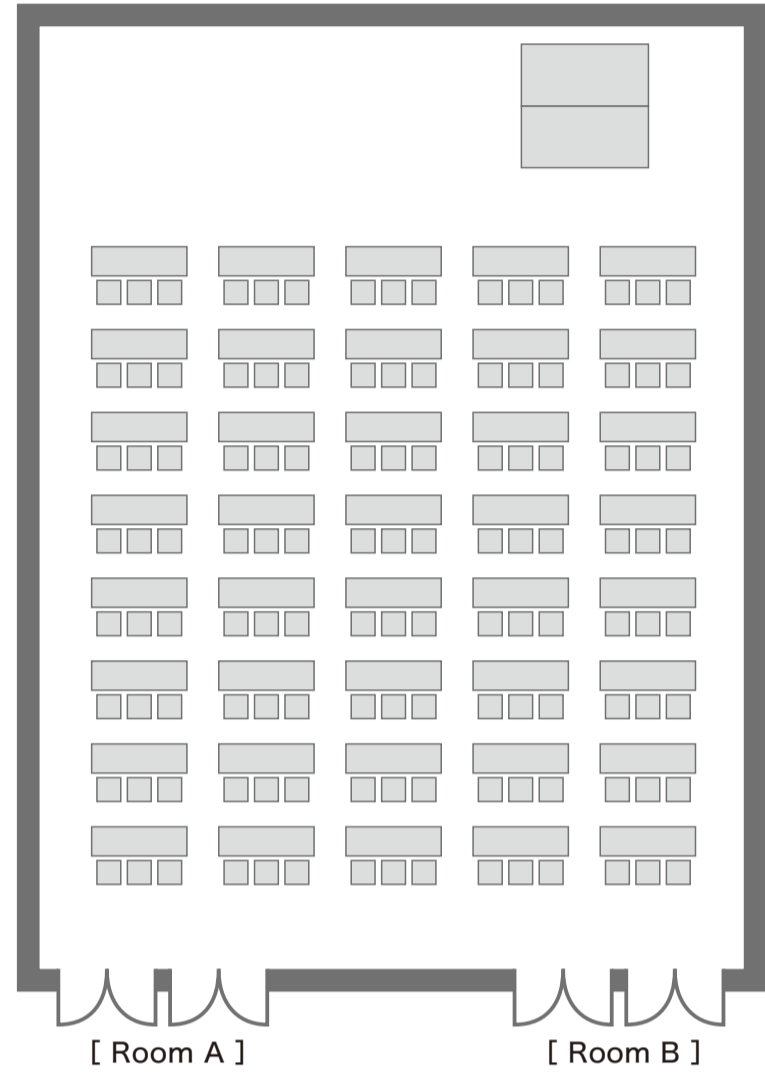

Theater
(Mobile Audience Seats)

405seats
Mobile Audience Seats:
330seats
Floor : 75seats

Theater

399seats
7seats × 3line × 19line

Classroom-style

252seats
6seats×3line×14line

Exhibition

24booths

Reception

Buffet party
350people 16table

Theater

195seats 5seats × 3line × 13line

Classroom-style

120seats 3seats × 5line × 8line

U-Shape

54seats

Reception

Buffet party 175people 6table