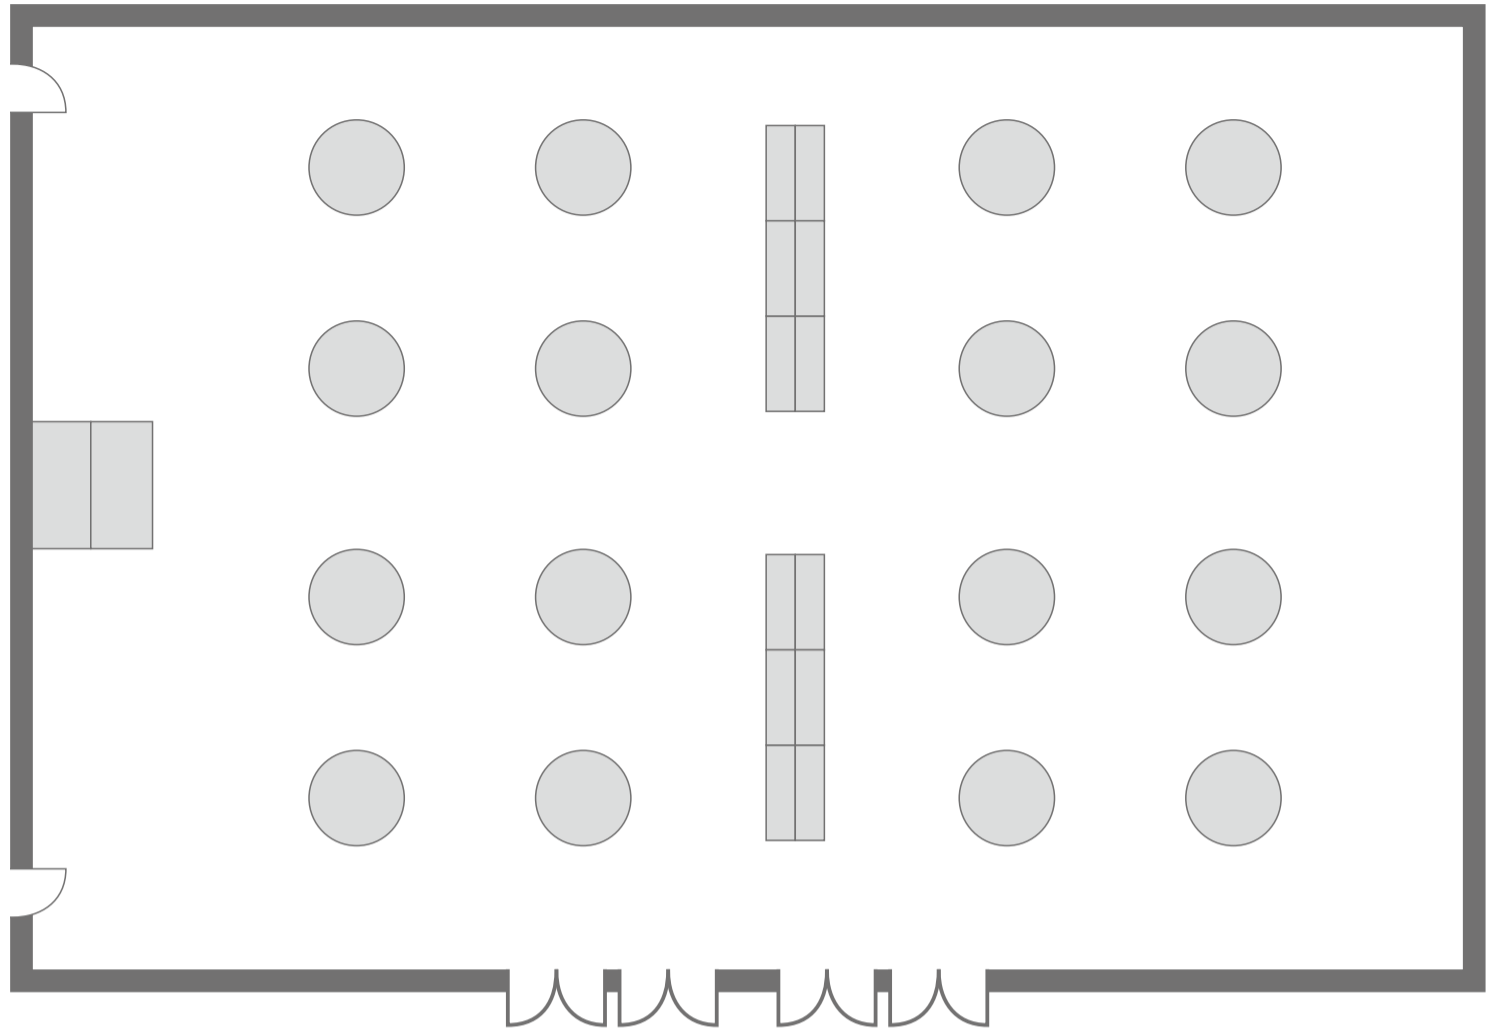

Theater
(Mobile Audience Seats)

405seats
Mobile Audience Seats:
330seats
Floor : 75seats

Theater

399seats
7seats × 3line × 19line

Classroom-style

252seats
6seats×3line×14line

Exhibition

24booths

Reception

Buffet party
350people 16table

Theater

195seats 5seats × 3line × 13line

Classroom-style

120seats 3seats × 5line × 8line

U-Shape

54seats

Reception

Buffet party 175people 6table