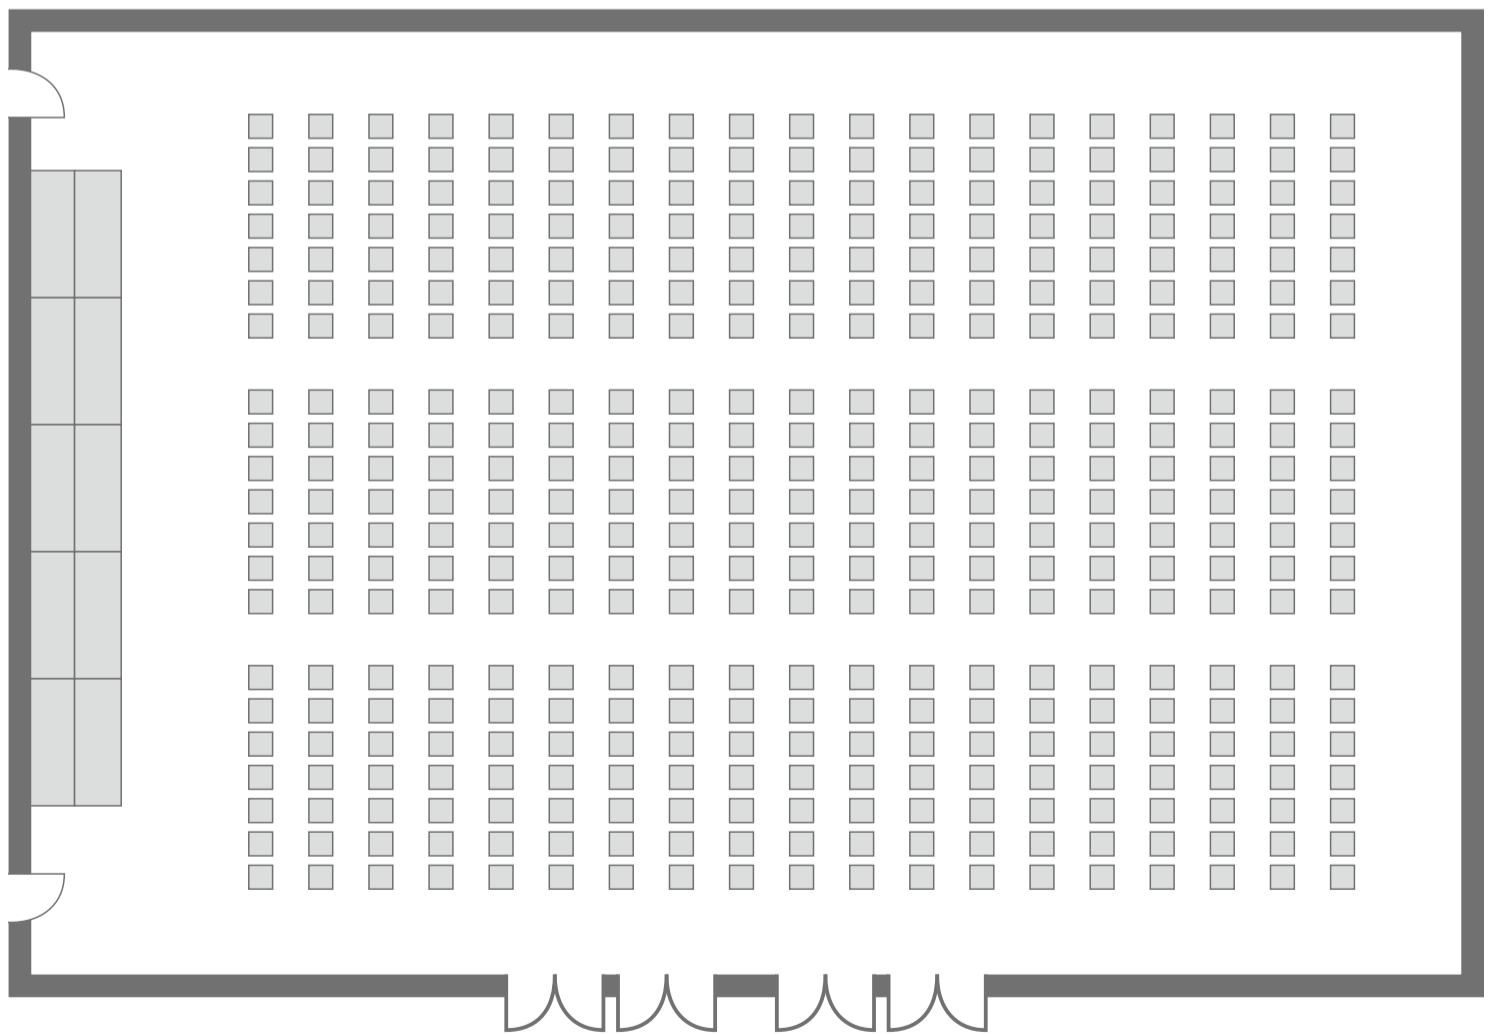

Theater
(Mobile Audience Seats)

405seats
Mobile Audience Seats:
330seats
Floor : 75seats

Theater

399seats
7seats × 3line × 19line

Classroom-style

252seats
6seats×3line×14line

Exhibition

24booths

Reception

Buffet party
350people 16table

Theater

195seats 5seats × 3line × 13line

Classroom-style

120seats 3seats × 5line × 8line

U-Shape

54seats

Reception

Buffet party 175people 6table