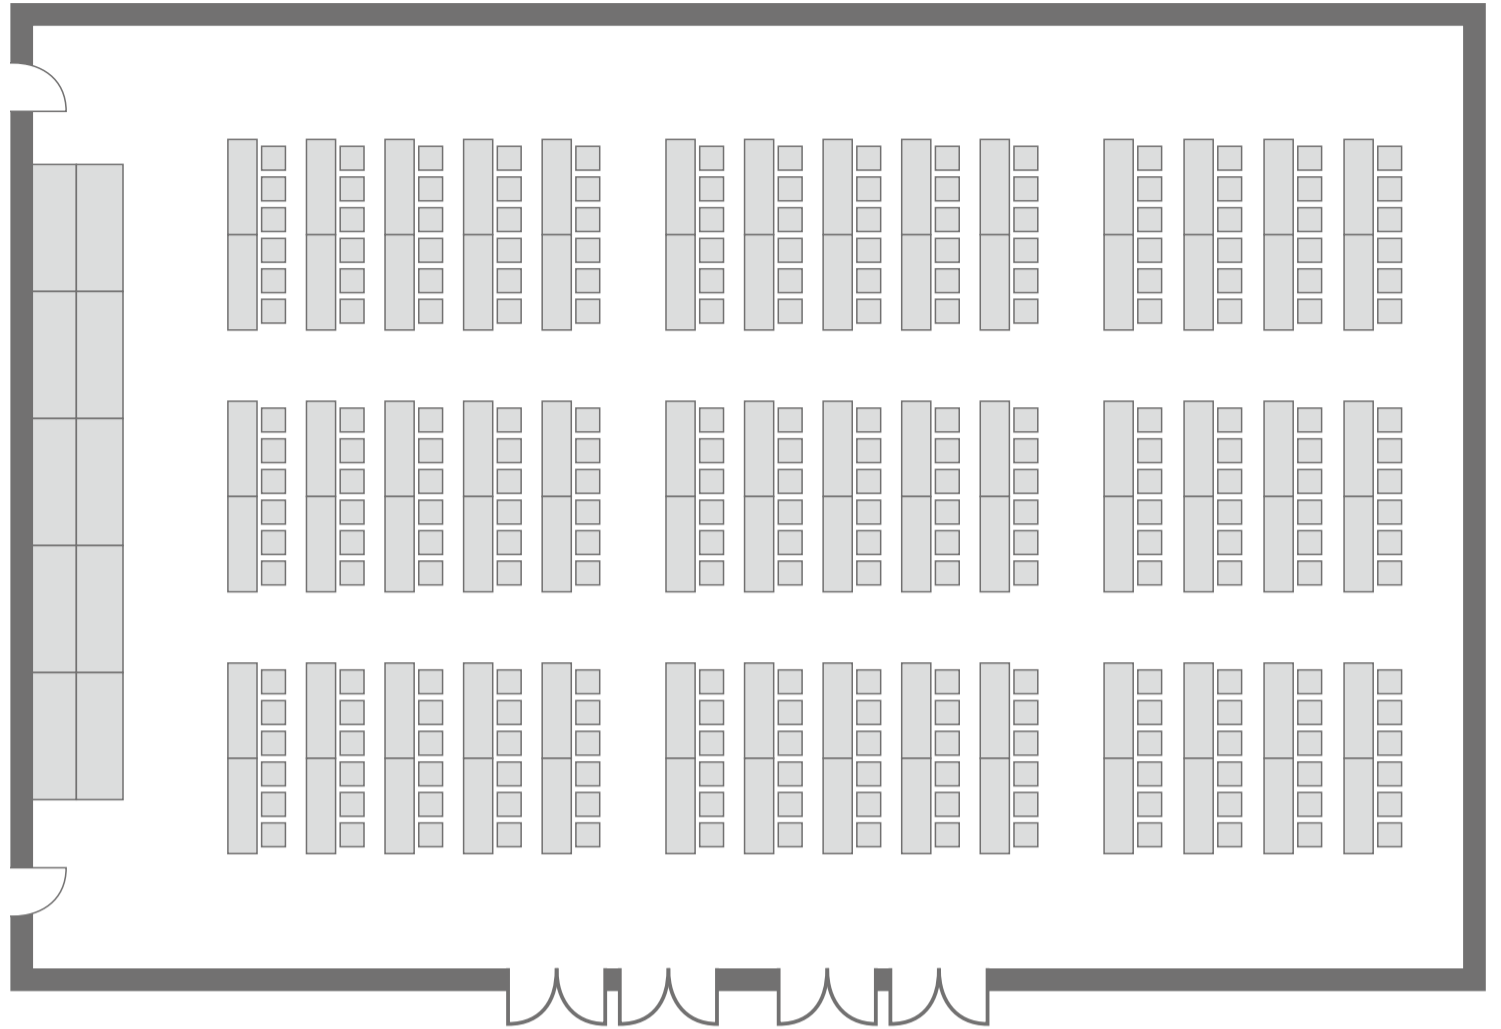

Theater
(Mobile Audience Seats)

405seats
Mobile Audience Seats:
330seats
Floor : 75seats

Theater

399seats
7seats × 3line × 19line

Classroom-style

252seats
6seats×3line×14line

Exhibition

24booths

Reception

Buffet party
350people 16table

Theater

195seats 5seats × 3line × 13line

Classroom-style

120seats 3seats × 5line × 8line

U-Shape

54seats

Reception

Buffet party 175people 6table